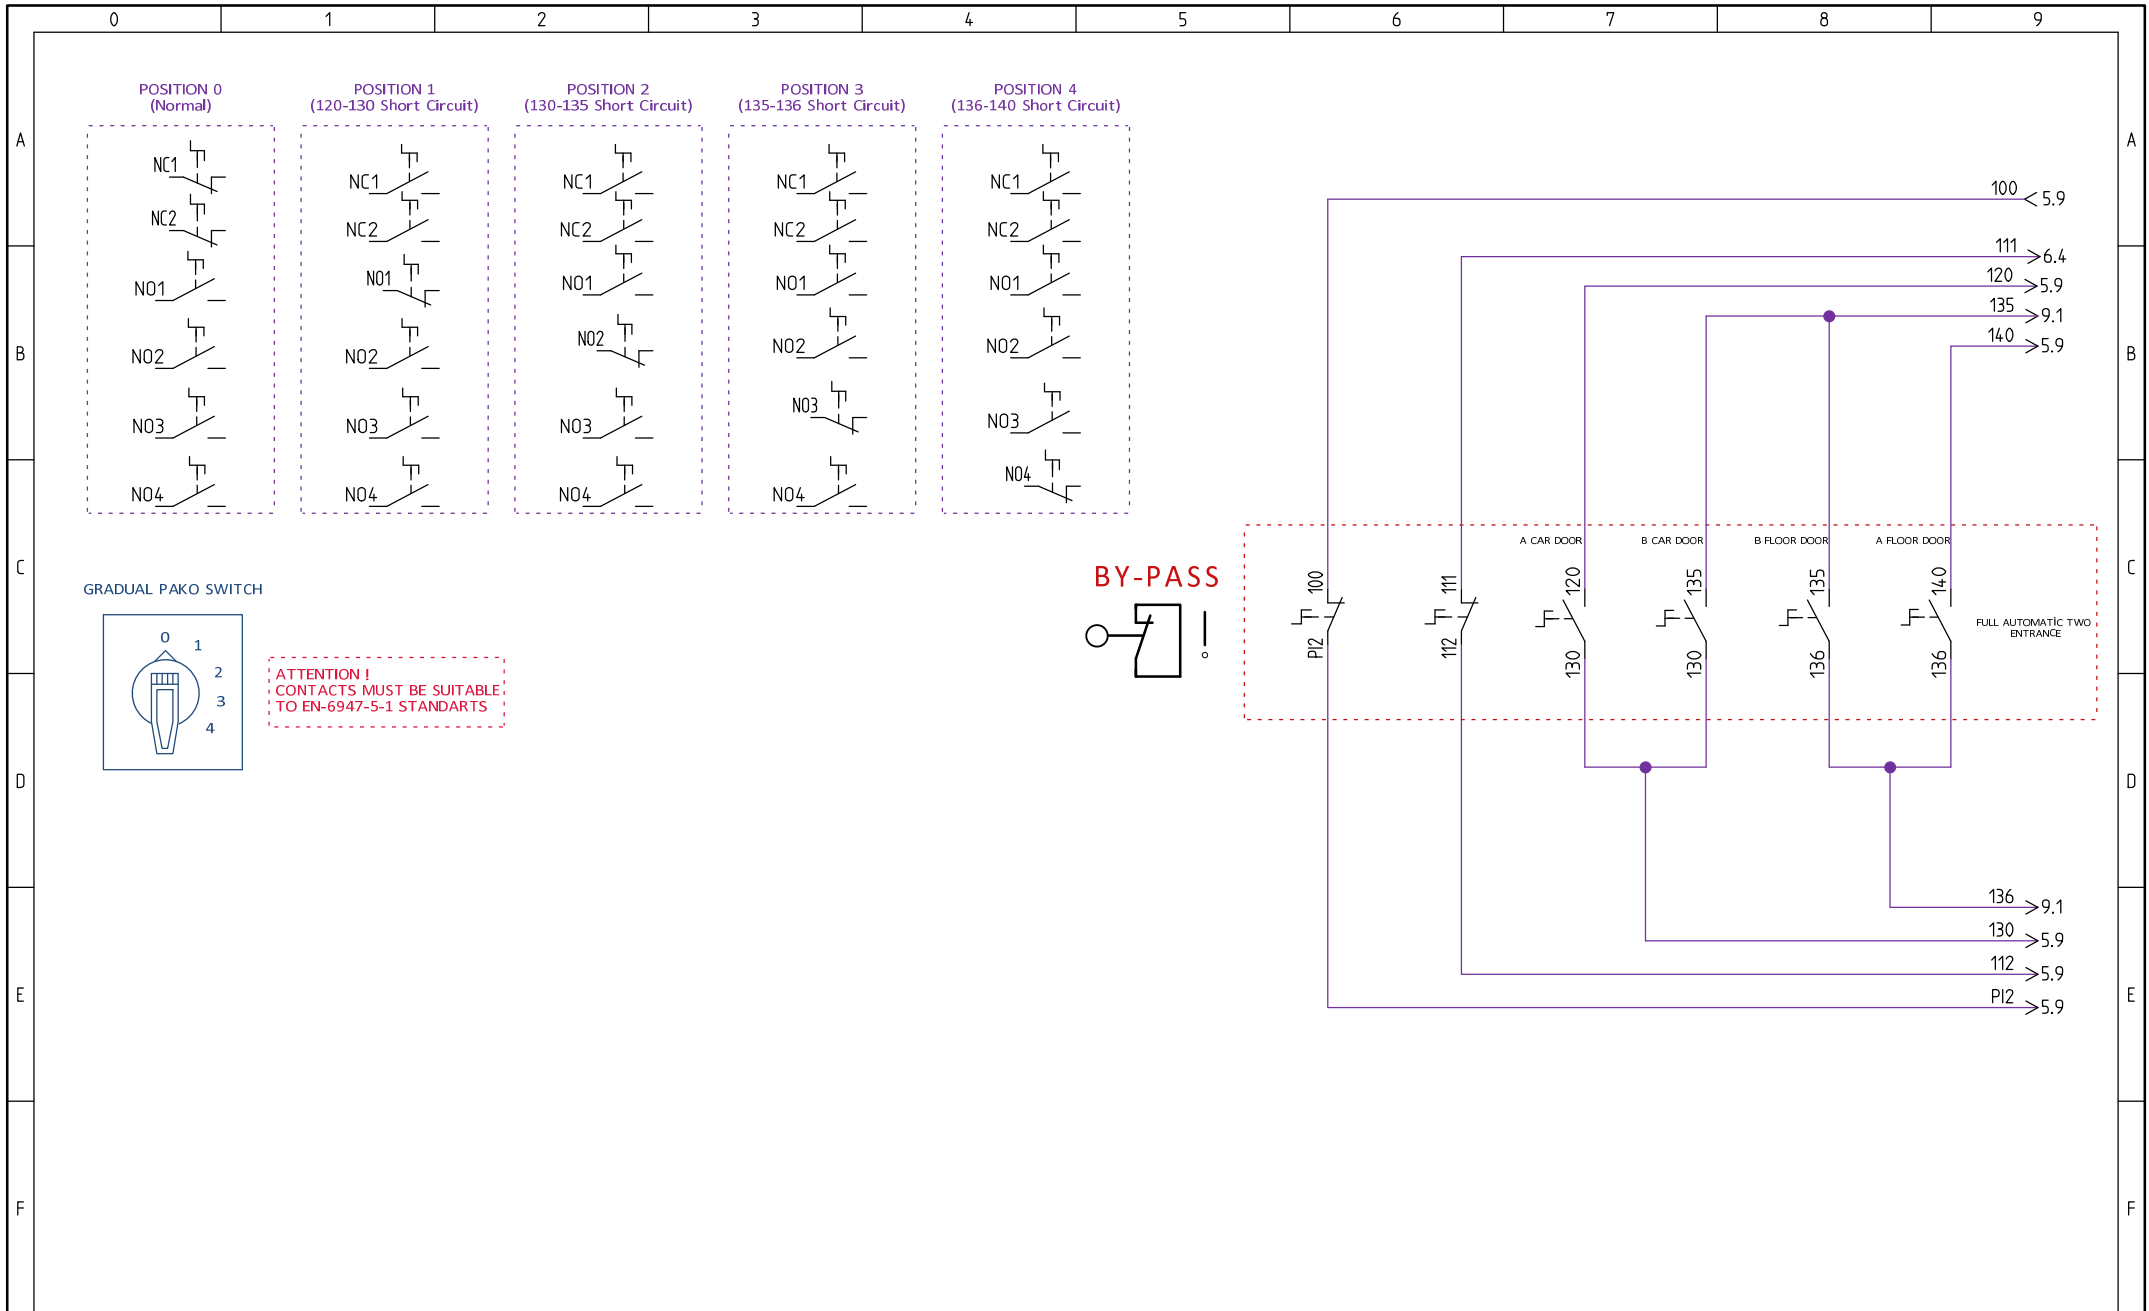

HEDEFSAN

Project:	HD DRIVER GEAR & HD BE EN
Date:	26/04/2021
Version:	3.1
Draw:	Tayyip BARAN

SAFETY CIRCUIT

PLUG CONTACT AND LOCK CONNECTIONS

PLUG CONTACT AND LOCK CONNECTIONS