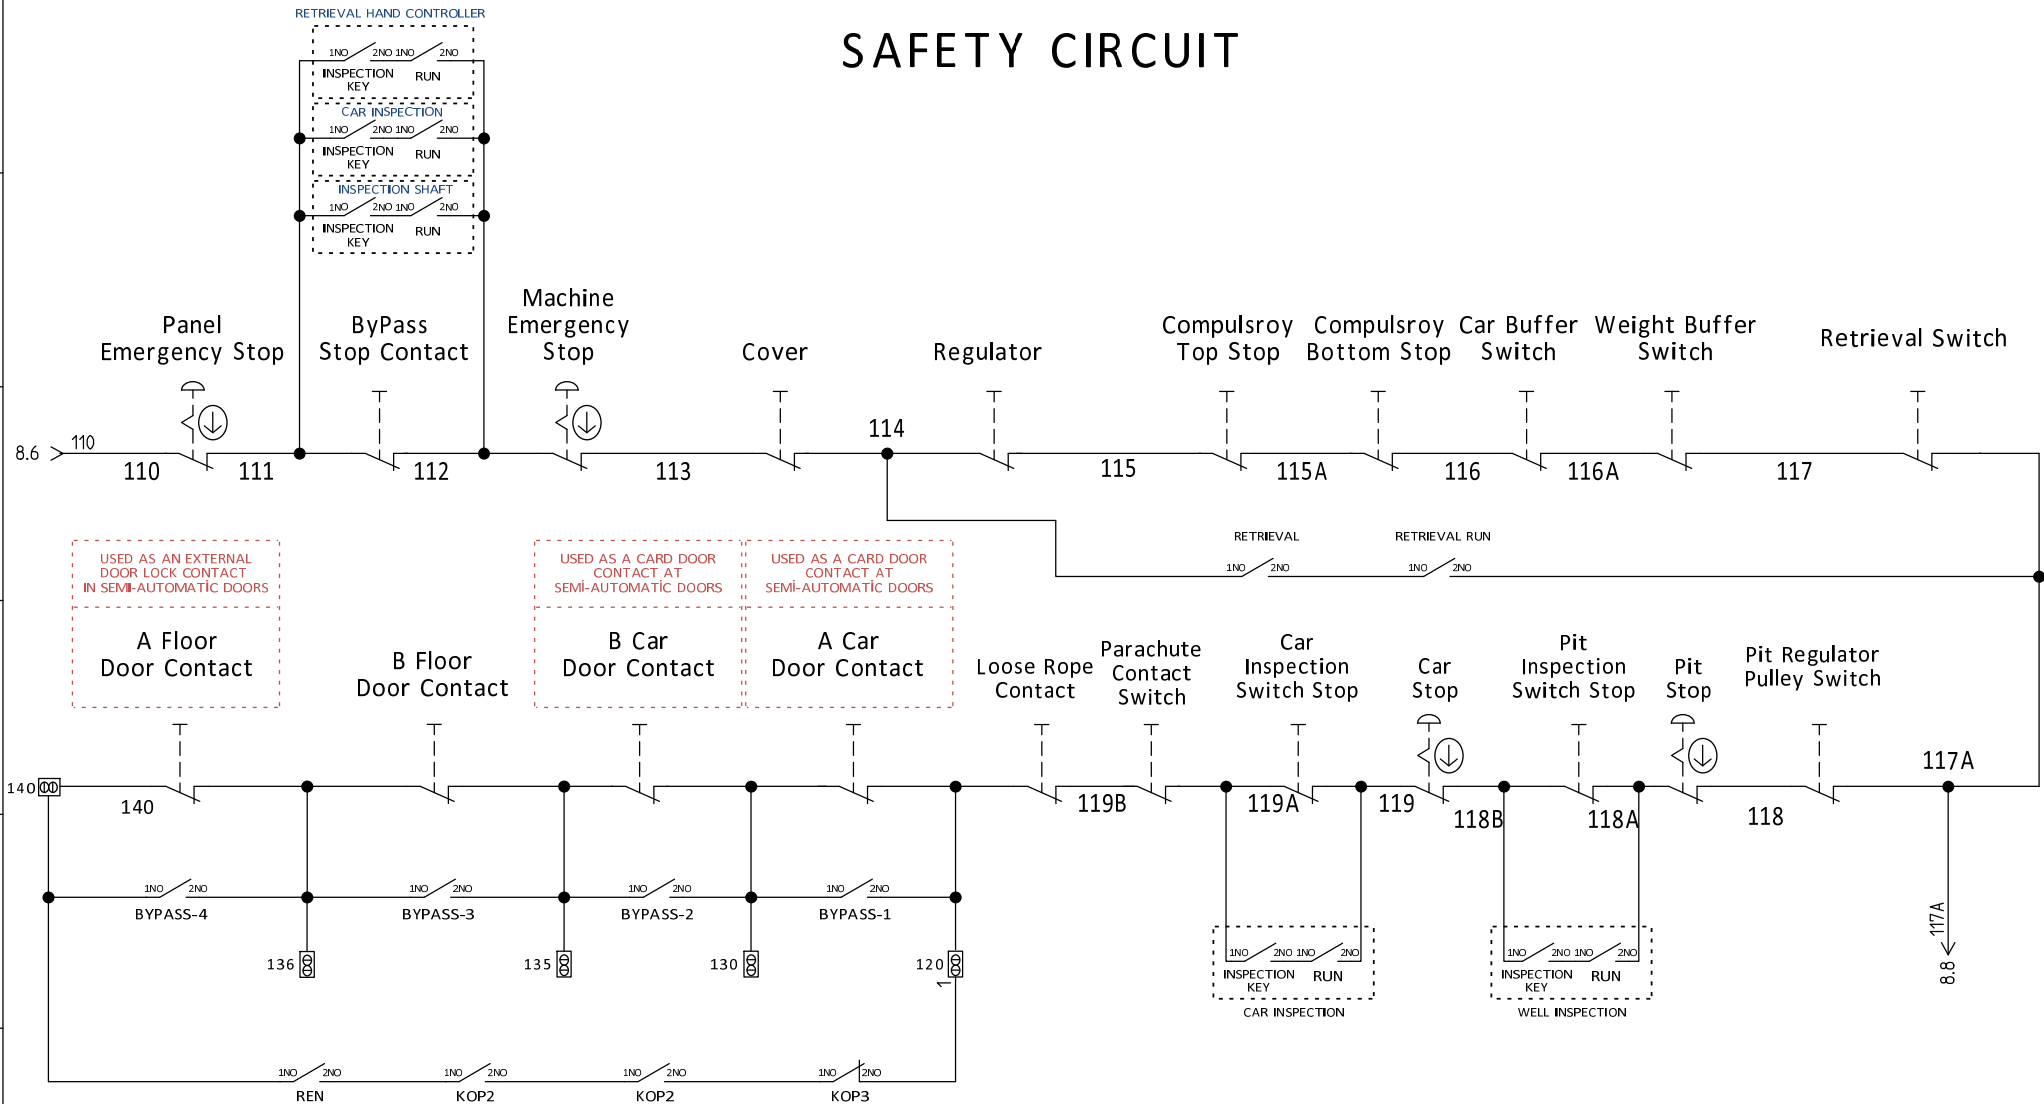

HEDEFSAN

Project:	HD DRIVER GEAR & HD BE EN
Date:	26/04/2021
Version:	3.1
Draw:	Tayyip BARAN

SAFETY CIRCUIT

PLUG CONTACT AND LOCK CONNECTIONS

PLUG CONTACT AND LOCK CONNECTIONS