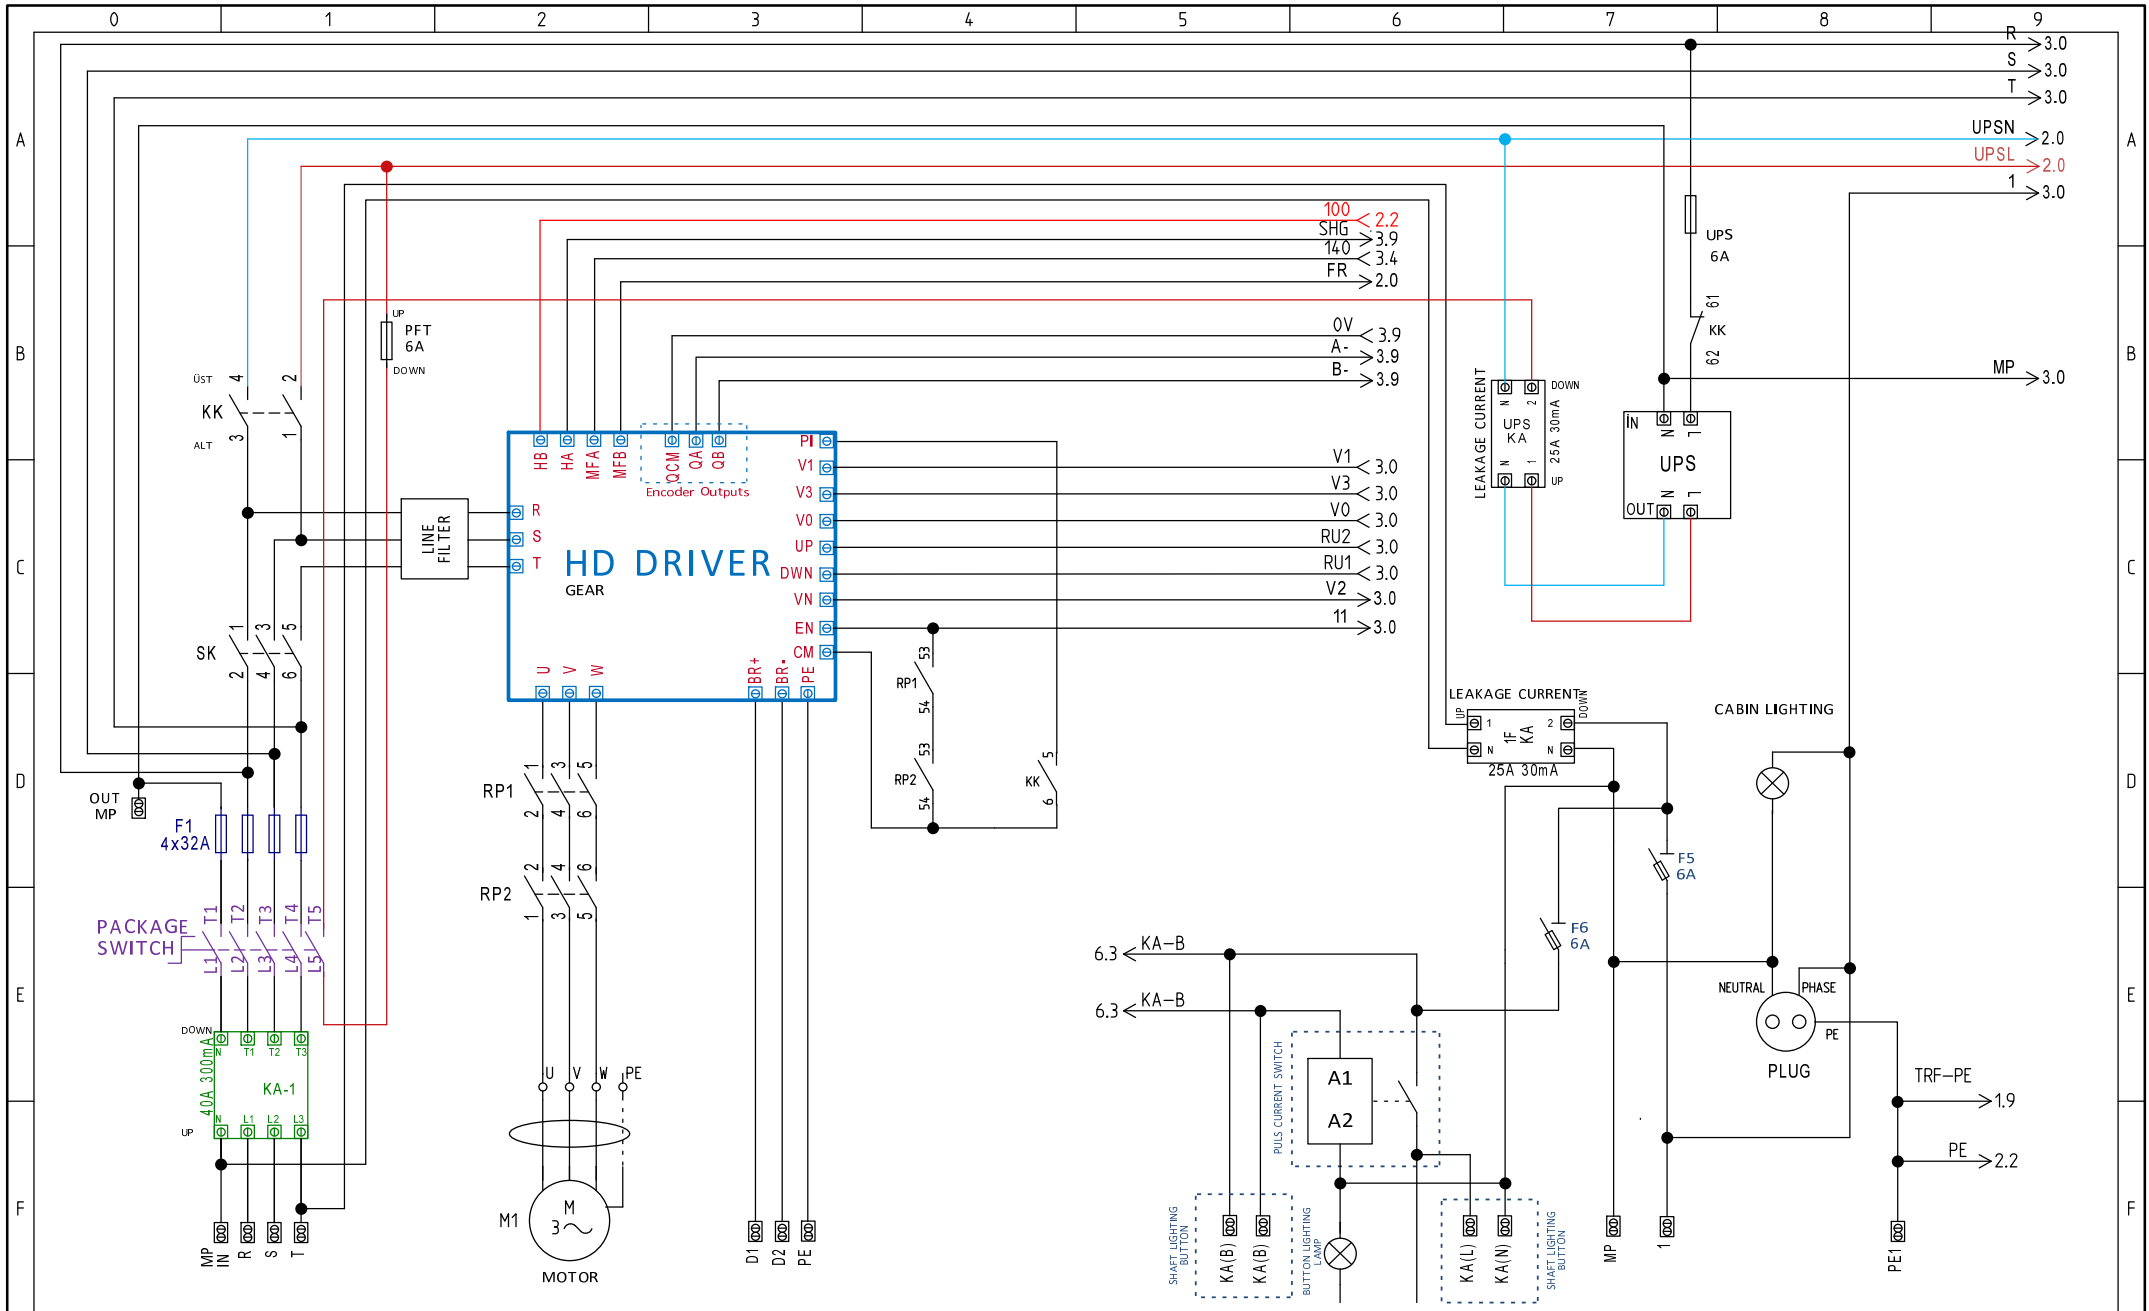

HEDEFSAN

Project:	HD DRIVER GEAR & HD BE EN
Date:	26/04/2021
Version:	3.1
Draw:	Tayyip BARAN

SAFETY CIRCUIT

PLUG CONTACT AND LOCK CONNECTIONS

PLUG CONTACT AND LOCK CONNECTIONS