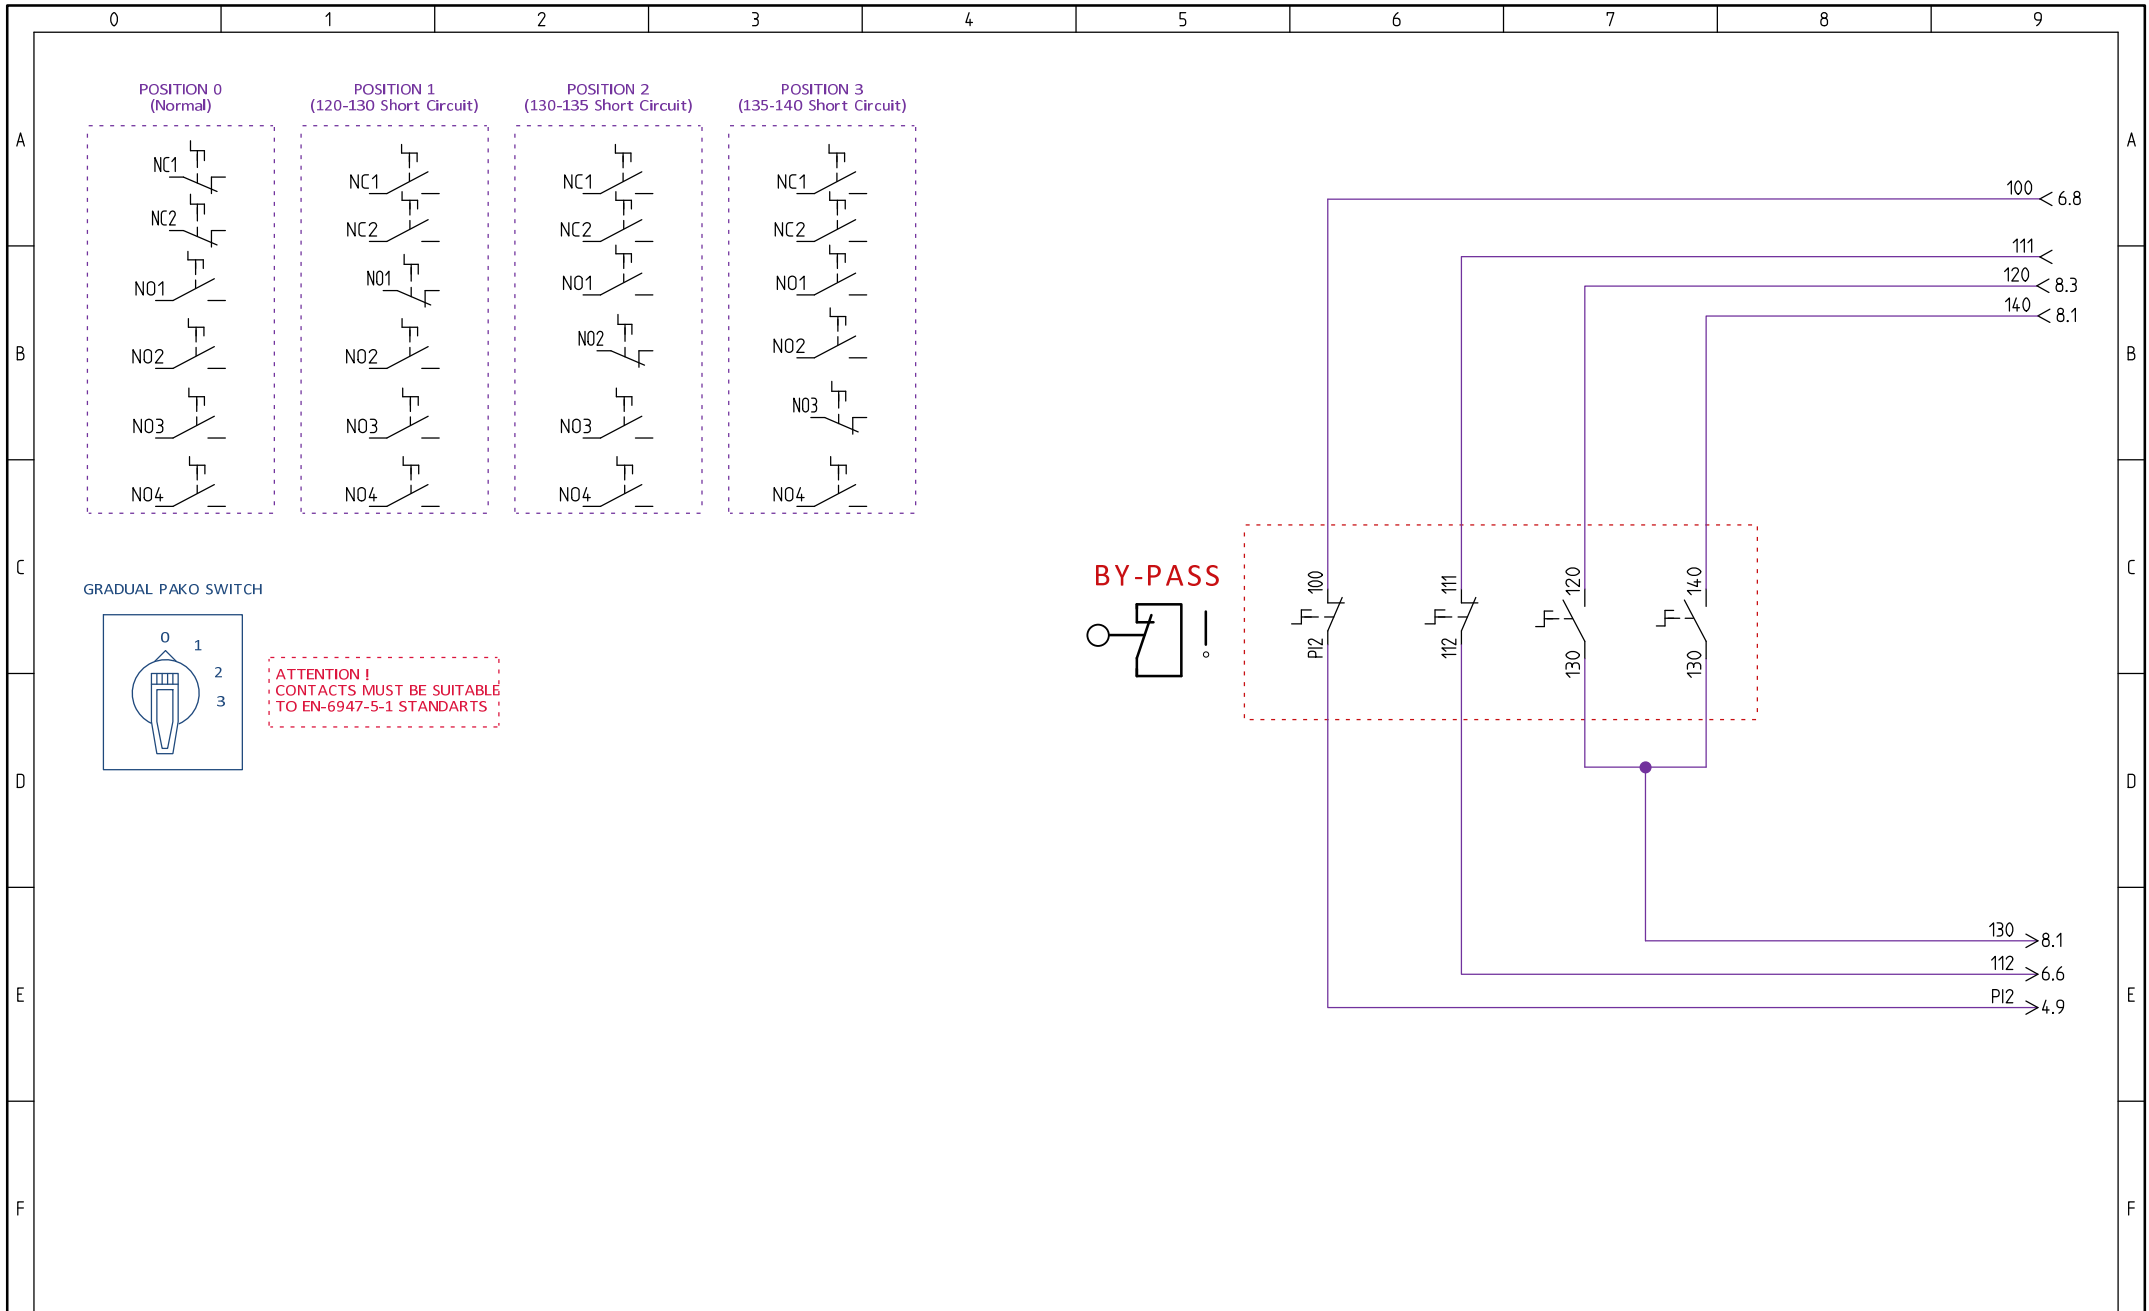

HEDEFSAN

Project:	HD DRIVER GEAR & HD BE EN
Date:	26/04/2021
Version:	3.1
Draw:	Tayyip BARAN

SAFETY CIRCUIT

PLUG CONTACT AND LOCK CONNECTIONS

PLUG CONTACT AND LOCK CONNECTIONS