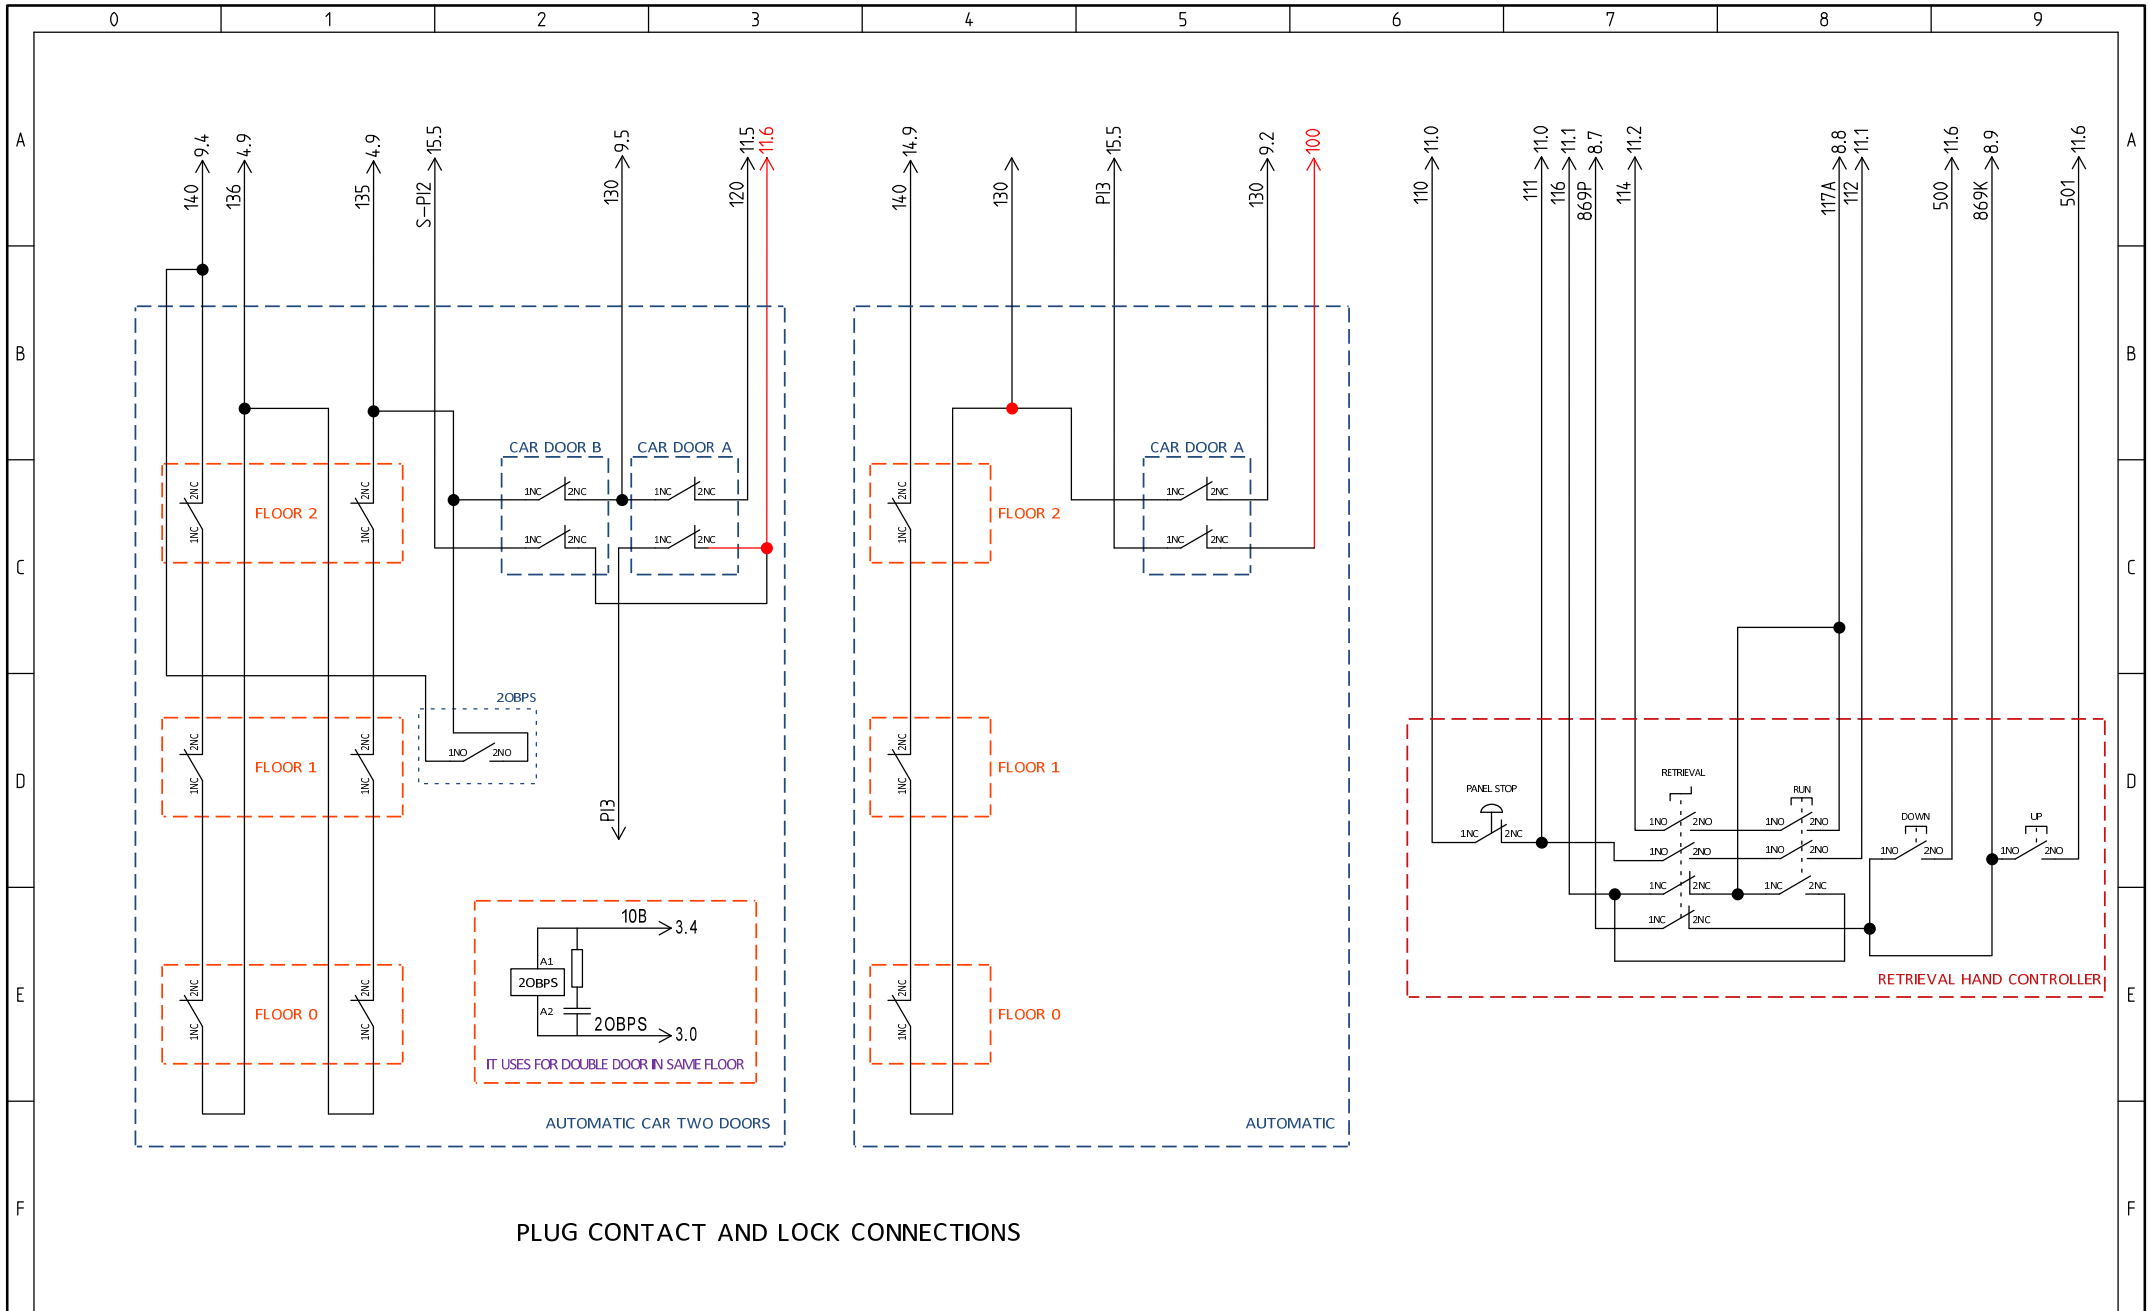

HEDEFSAN

Project:	HD DRIVER GEAR & HD BE EN
Date:	26/04/2021
Version:	3.1
Draw:	Tayyip BARAN

SAFETY CIRCUIT

PLUG CONTACT AND LOCK CONNECTIONS

PLUG CONTACT AND LOCK CONNECTIONS