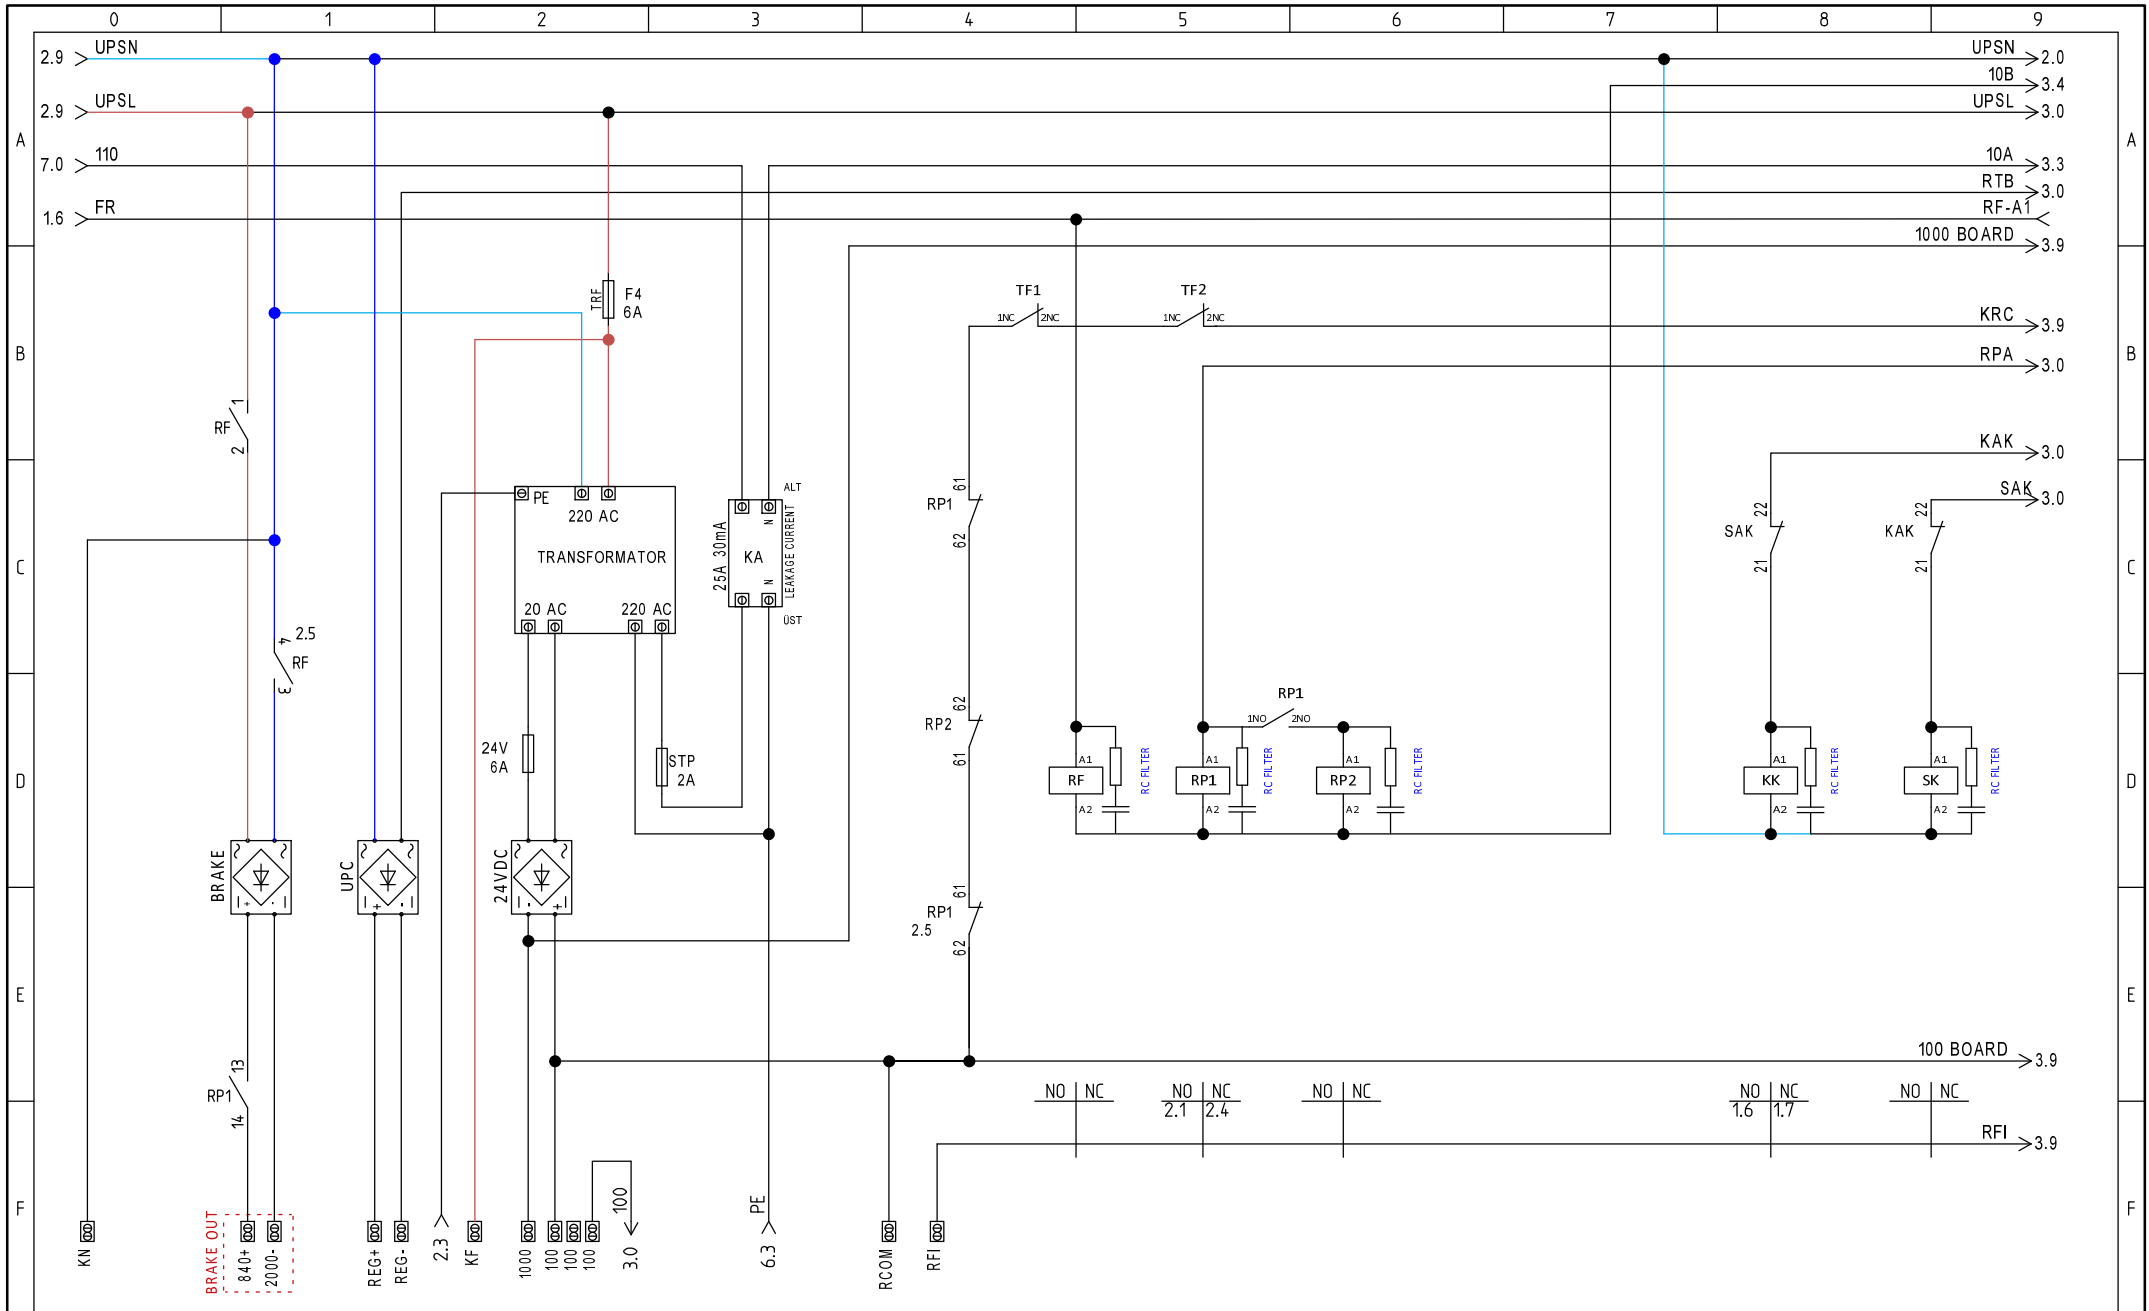

HEDEFSAN

Project:	HD DRIVER GEAR & HD BE EN
Date:	26/04/2021
Version:	3.1
Draw:	Tayyip BARAN

SAFETY CIRCUIT

PLUG CONTACT AND LOCK CONNECTIONS

PLUG CONTACT AND LOCK CONNECTIONS