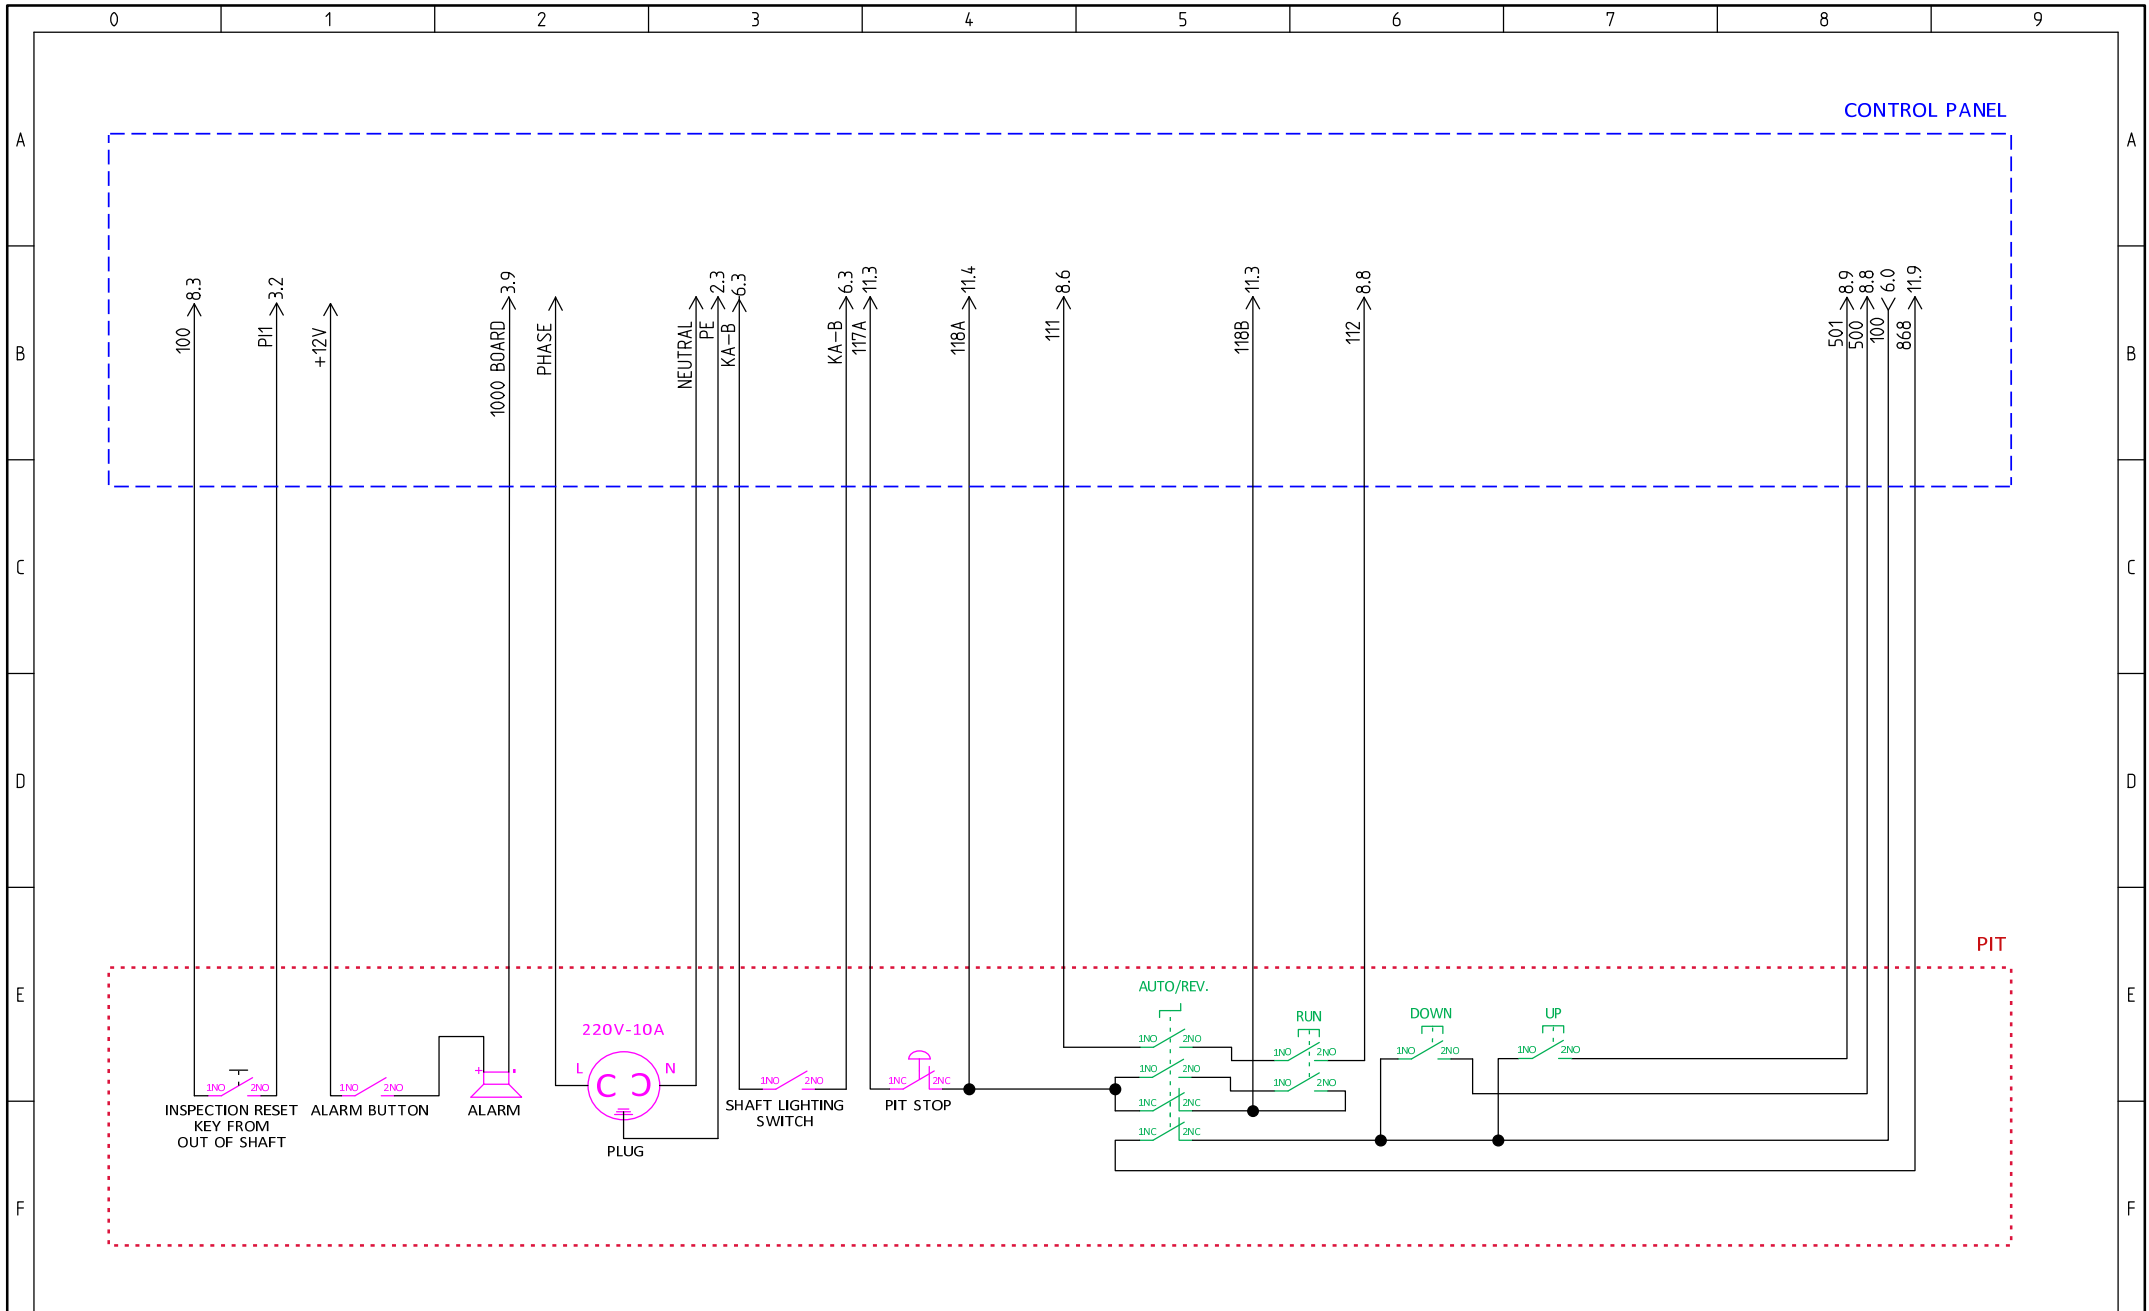

HEDEFSAN

Project:	HD DRIVER GEAR & HD BE EN
Date:	26/04/2021
Version:	3.1
Draw:	Tayyip BARAN

SAFETY CIRCUIT

PLUG CONTACT AND LOCK CONNECTIONS

PLUG CONTACT AND LOCK CONNECTIONS