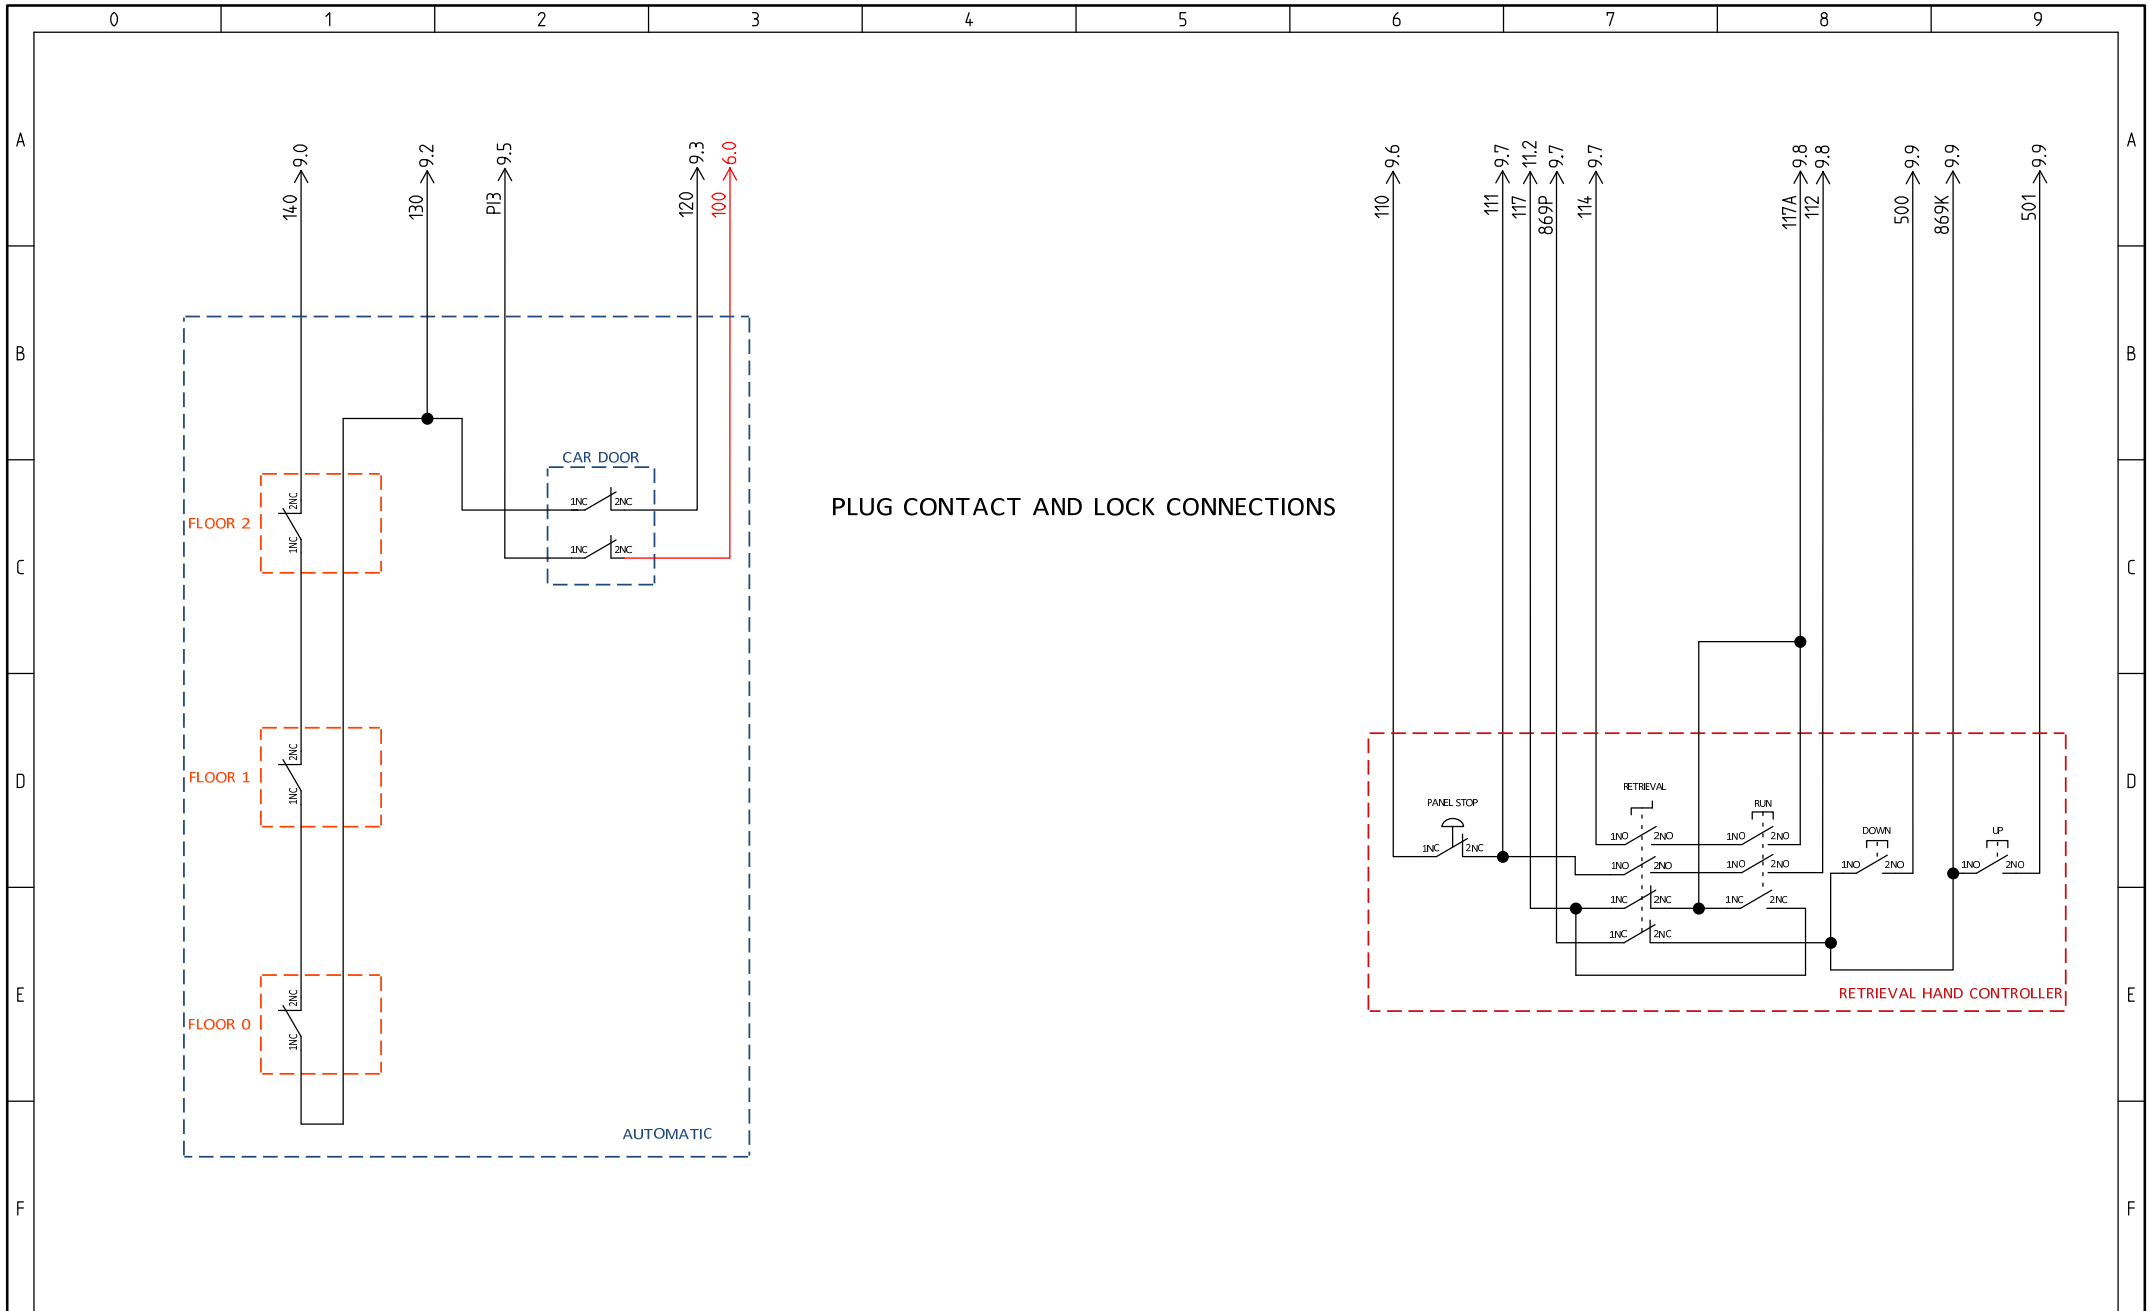

HEDEFSAN

Project:	HD DRIVER GEAR & HD BE EN
Date:	26/04/2021
Version:	3.1
Draw:	Tayyip BARAN

SAFETY CIRCUIT

PLUG CONTACT AND LOCK CONNECTIONS

PLUG CONTACT AND LOCK CONNECTIONS