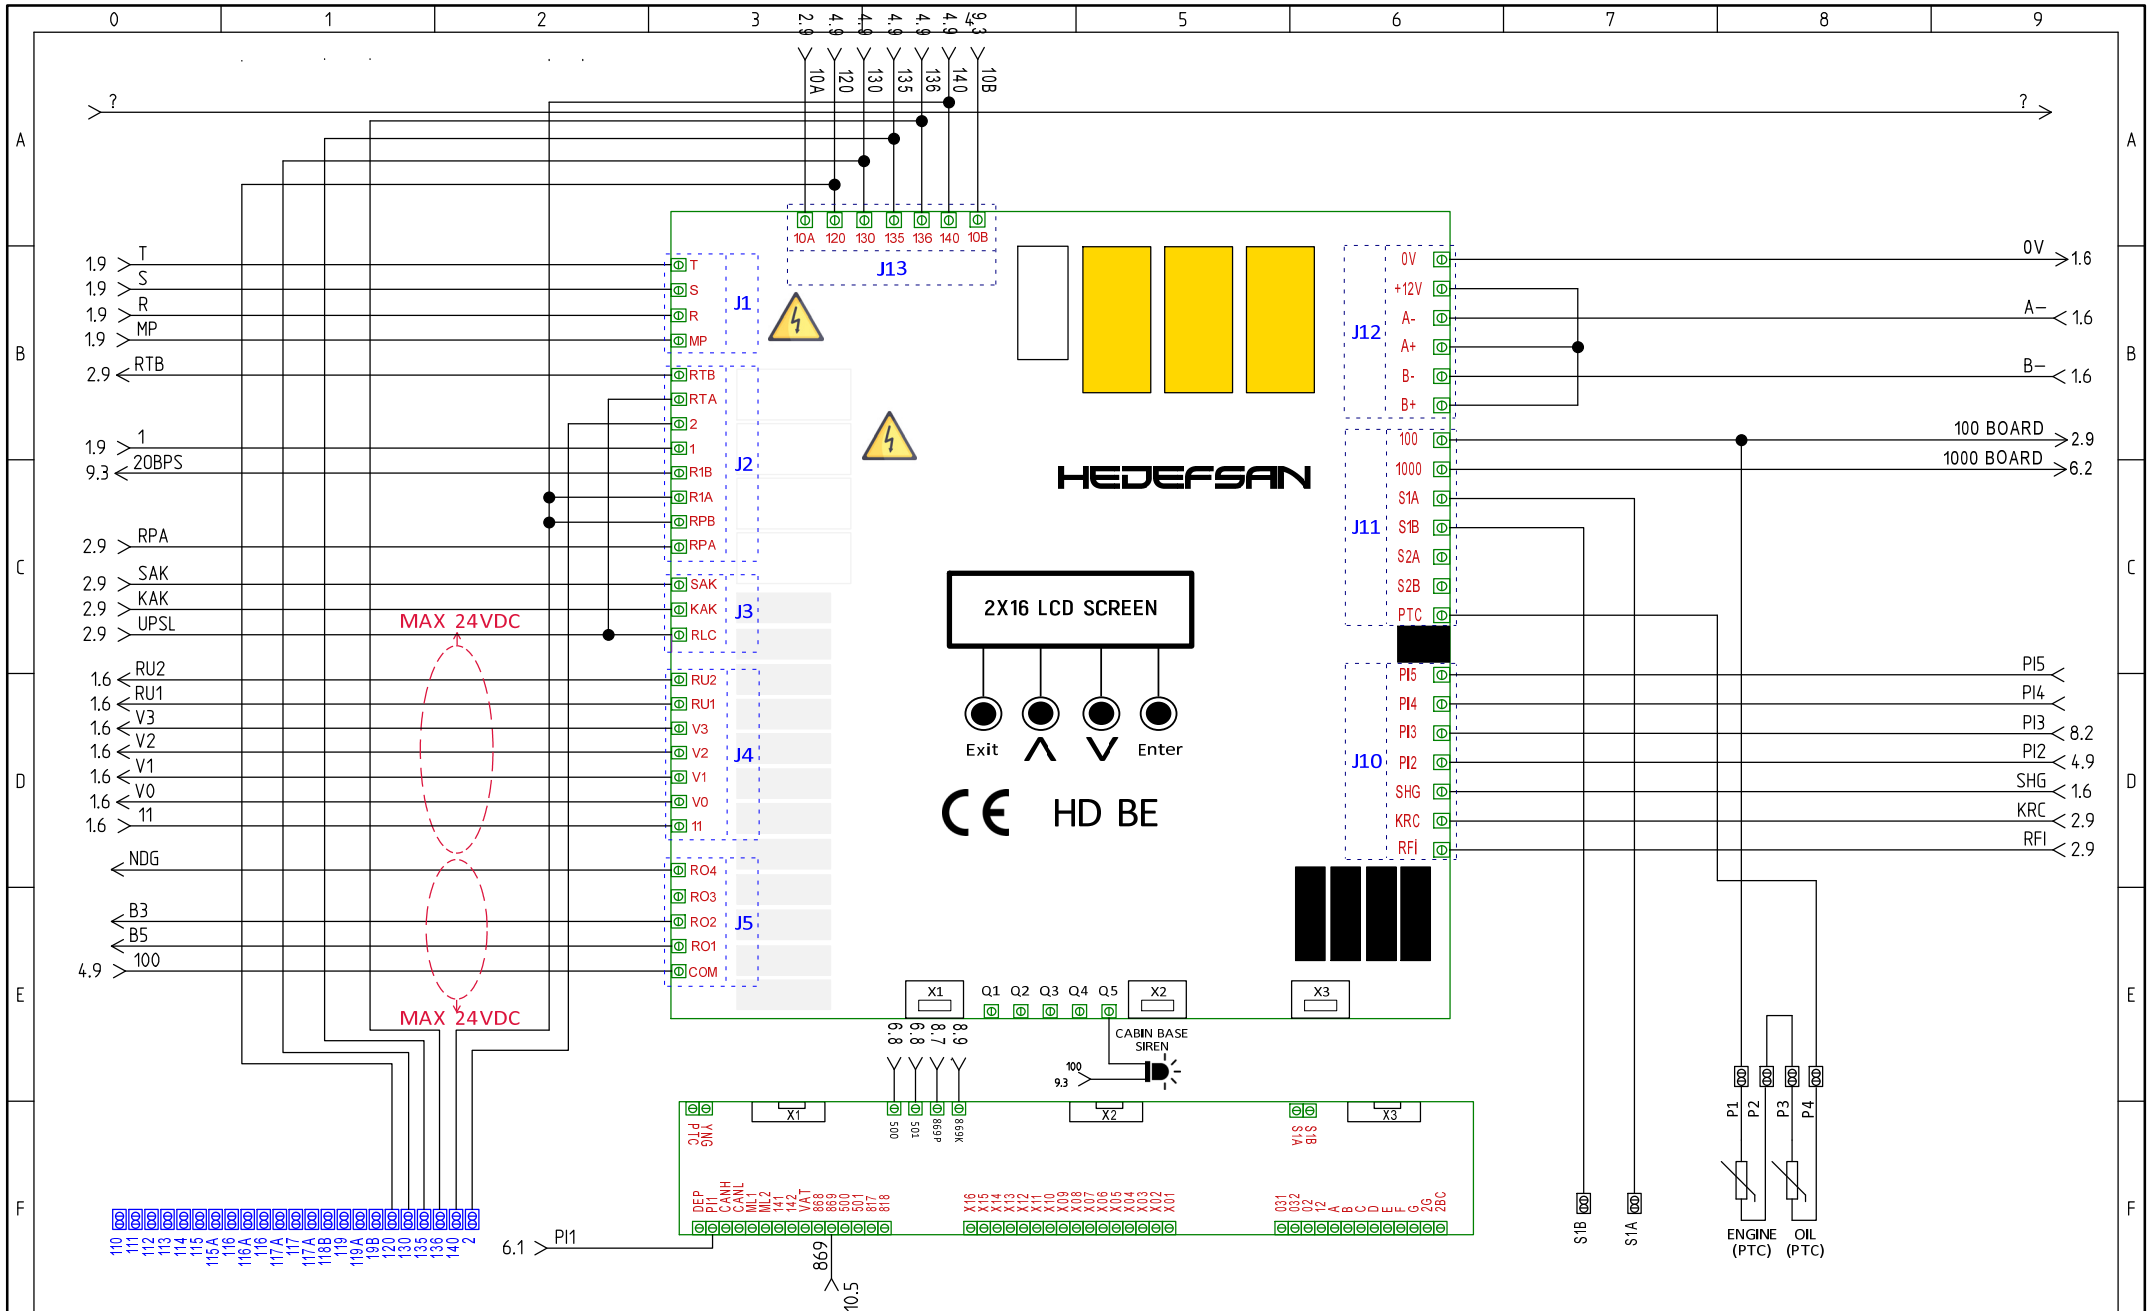

HEDEFSAN

Project:	HD DRIVER GEAR & HD BE EN
Date:	26/04/2021
Version:	3.1
Draw:	Tayyip BARAN

SAFETY CIRCUIT

PLUG CONTACT AND LOCK CONNECTIONS

PLUG CONTACT AND LOCK CONNECTIONS