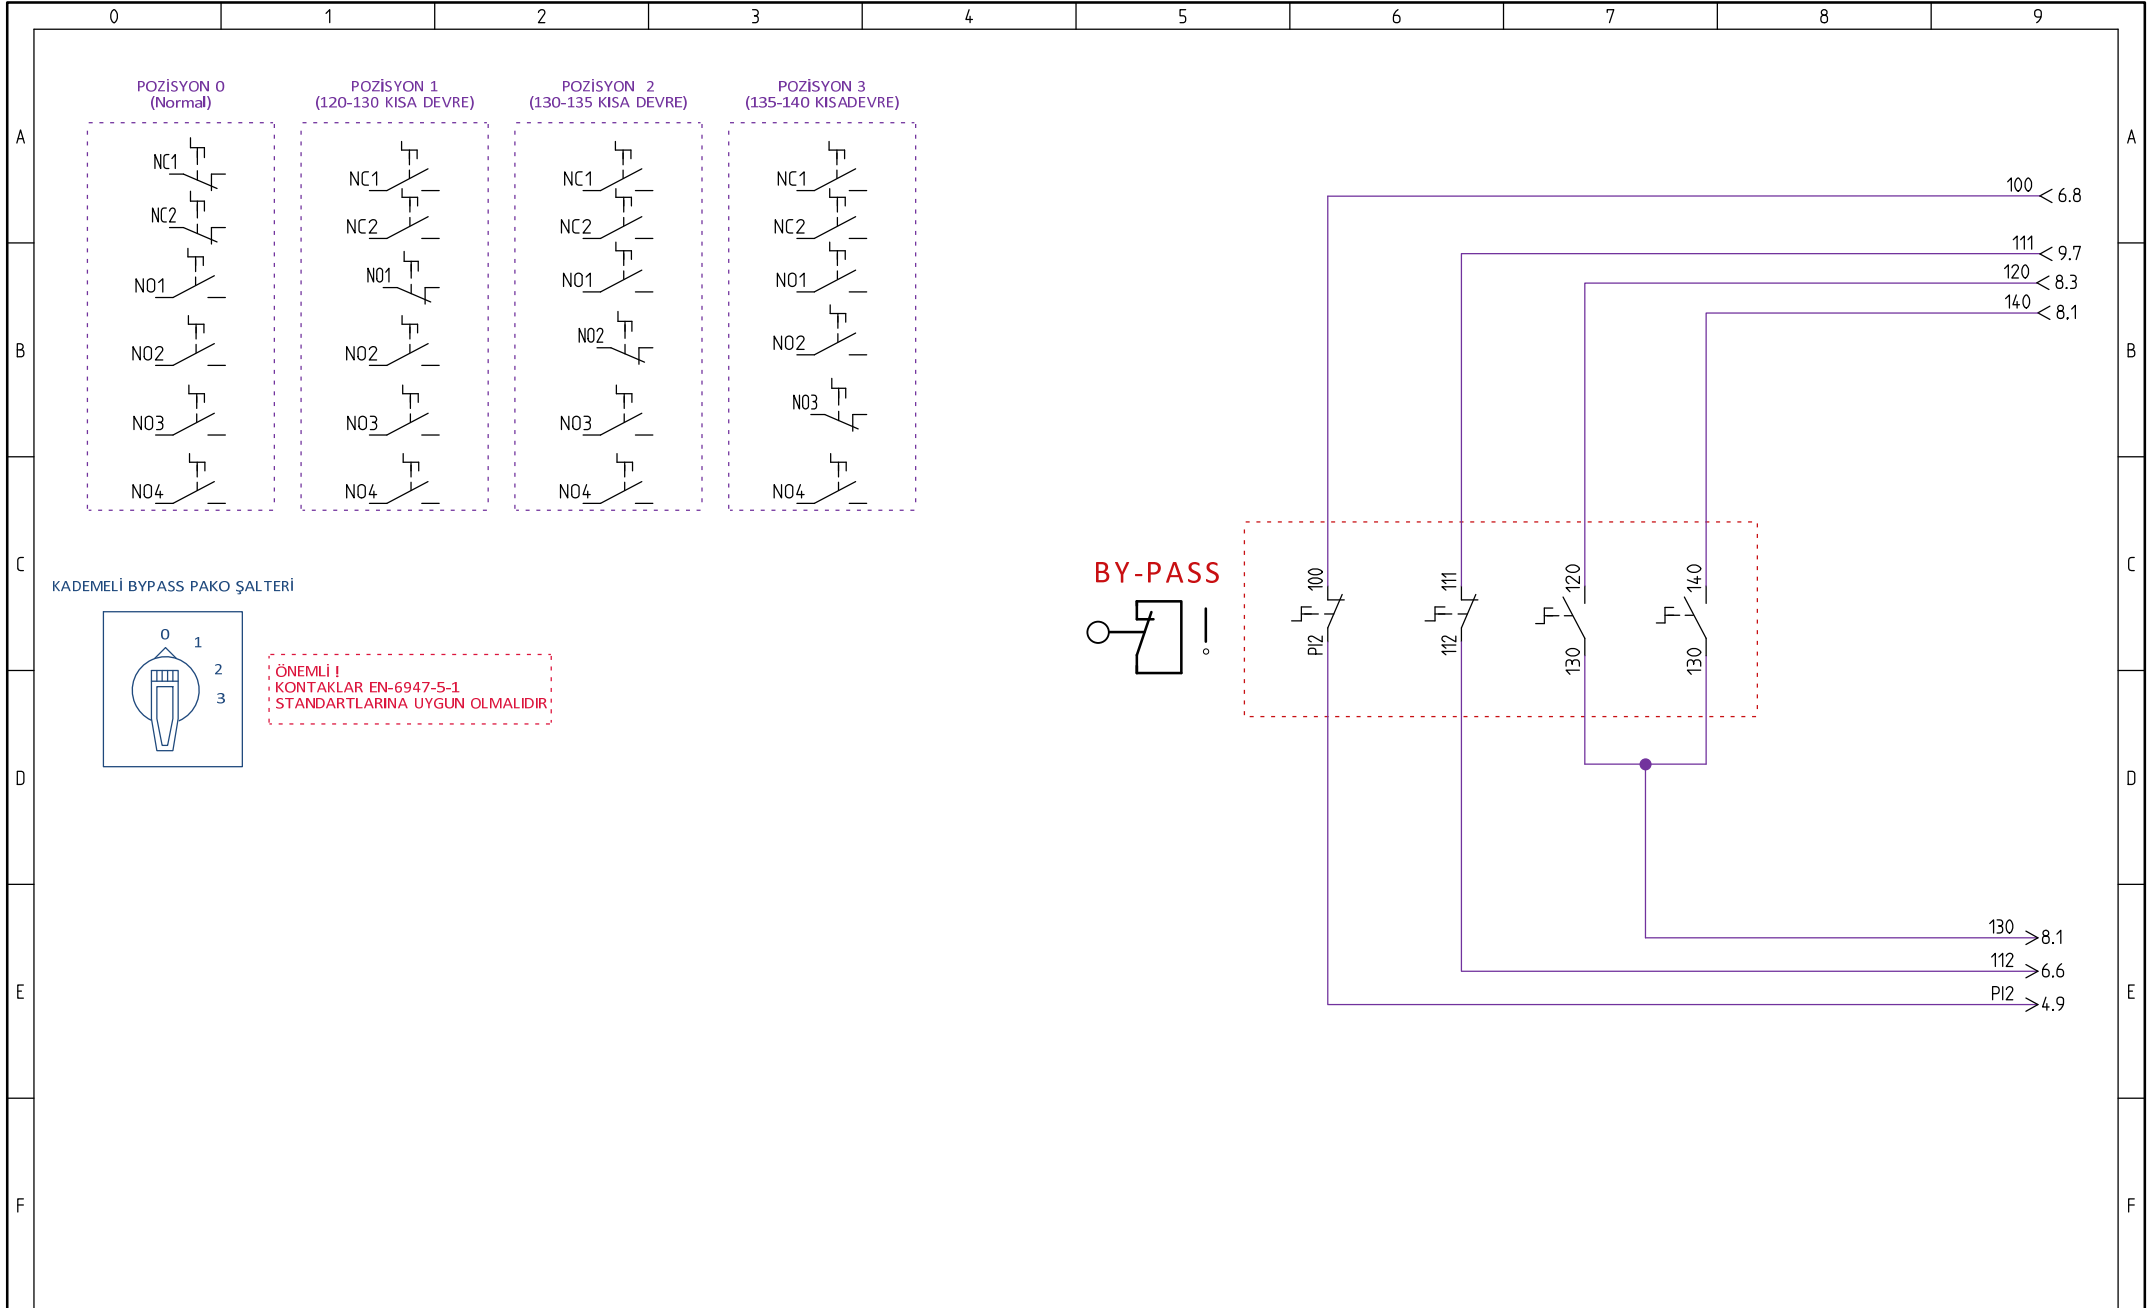

HEDEFSAN

Project:	HD DRIVER DİŐLİLİ & HD BE TR
Date:	30/03/2021
Version:	3.1
Draw:	Tayyip BARAN

EMNİYET DEVRESİ