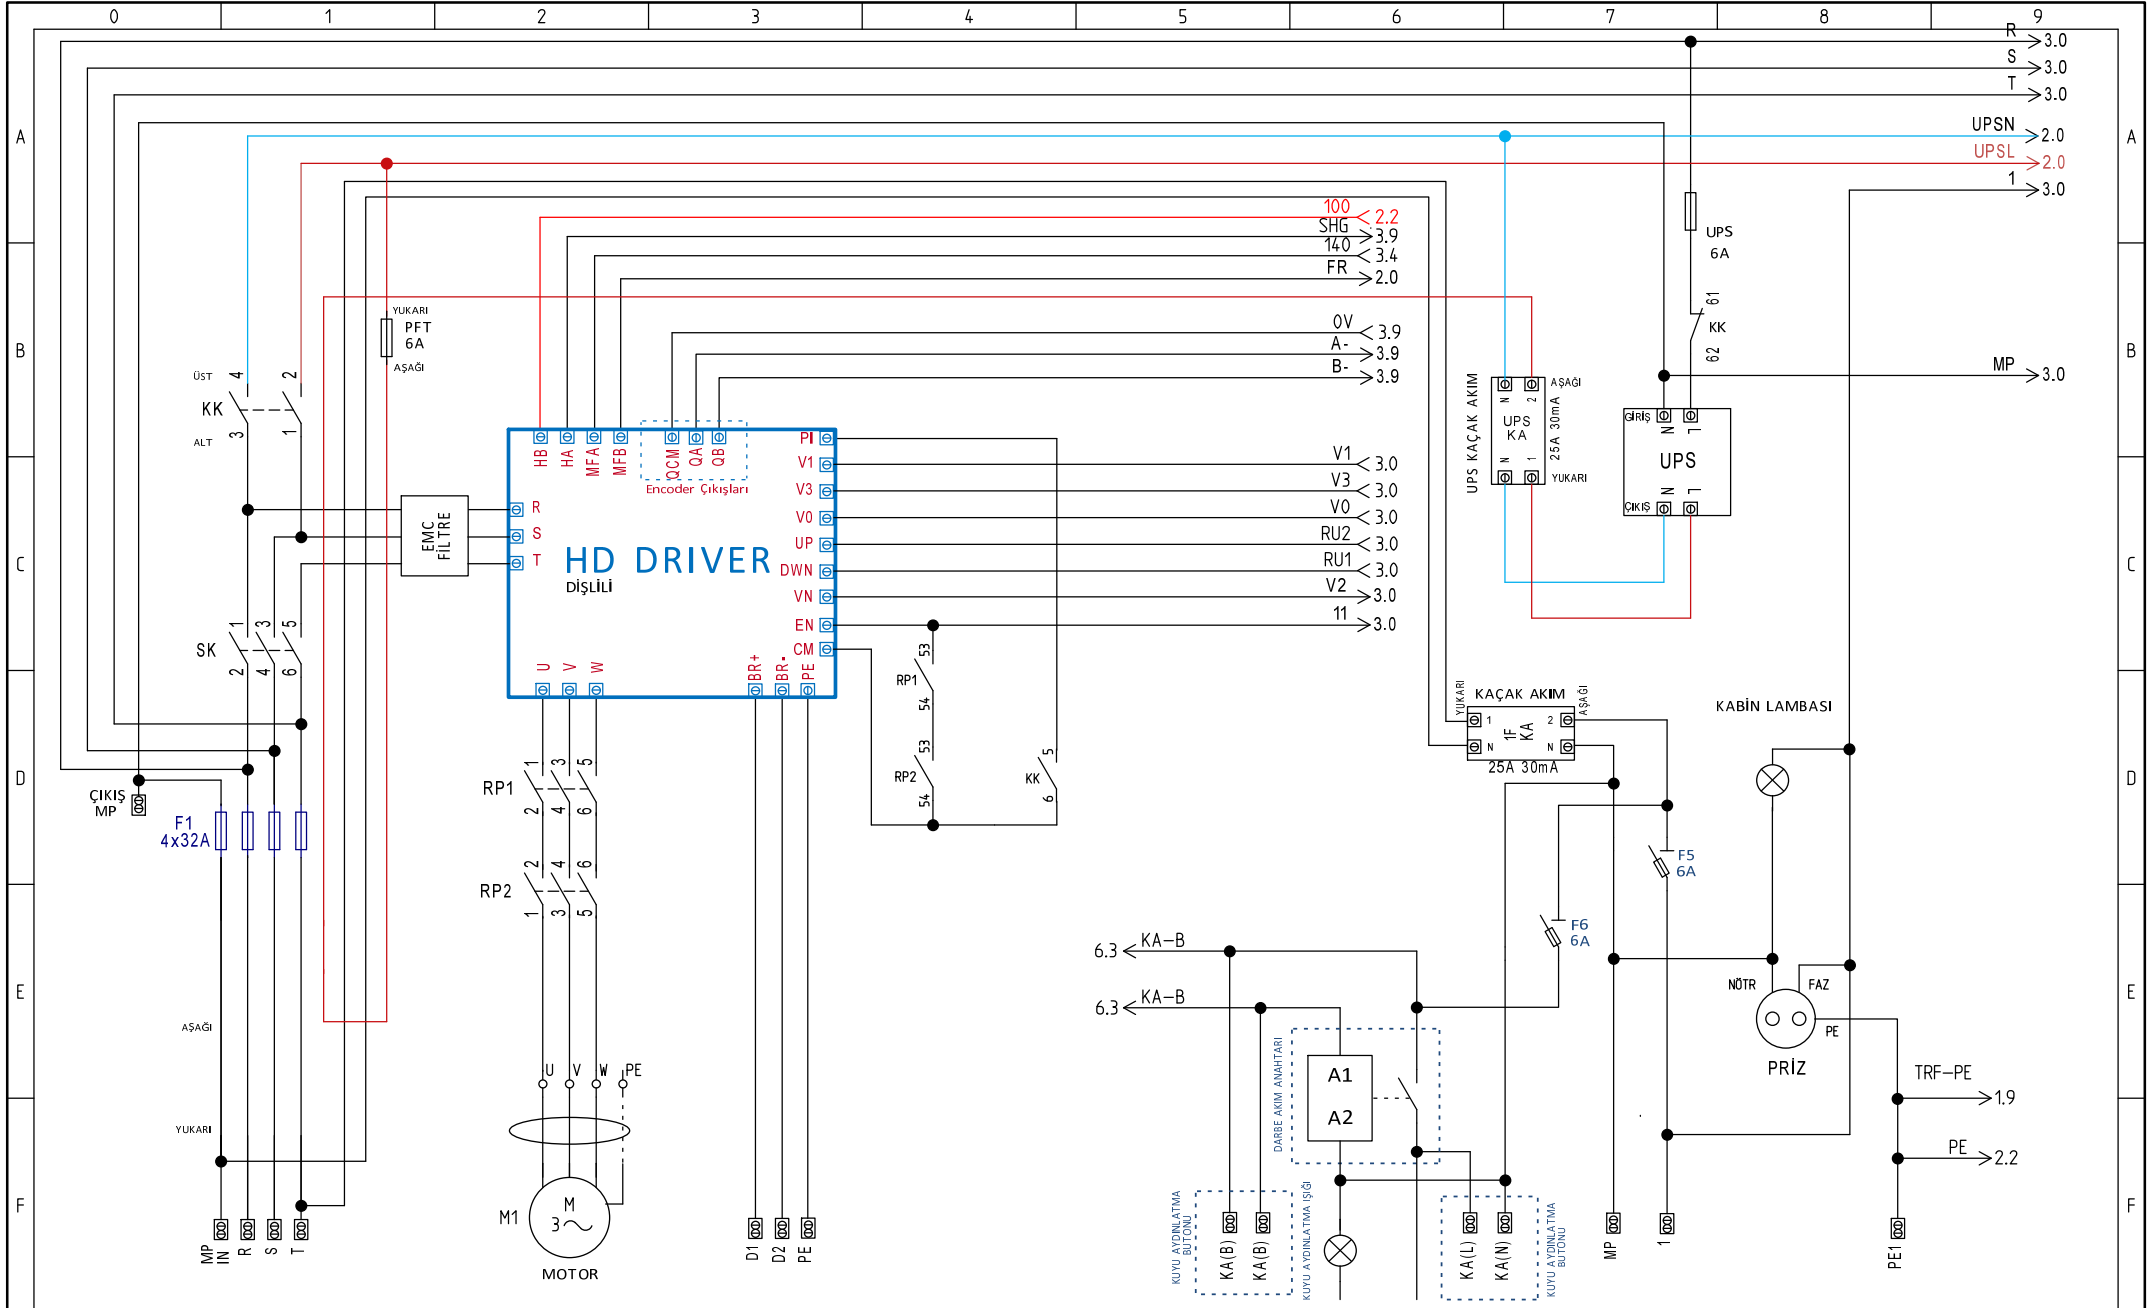

HEDEFSAN

Project:	HD DRIVER DİŐLİLİ & HD BE TR
Date:	30/03/2021
Version:	3.1
Draw:	Tayyip BARAN

EMNİYET DEVRESİ