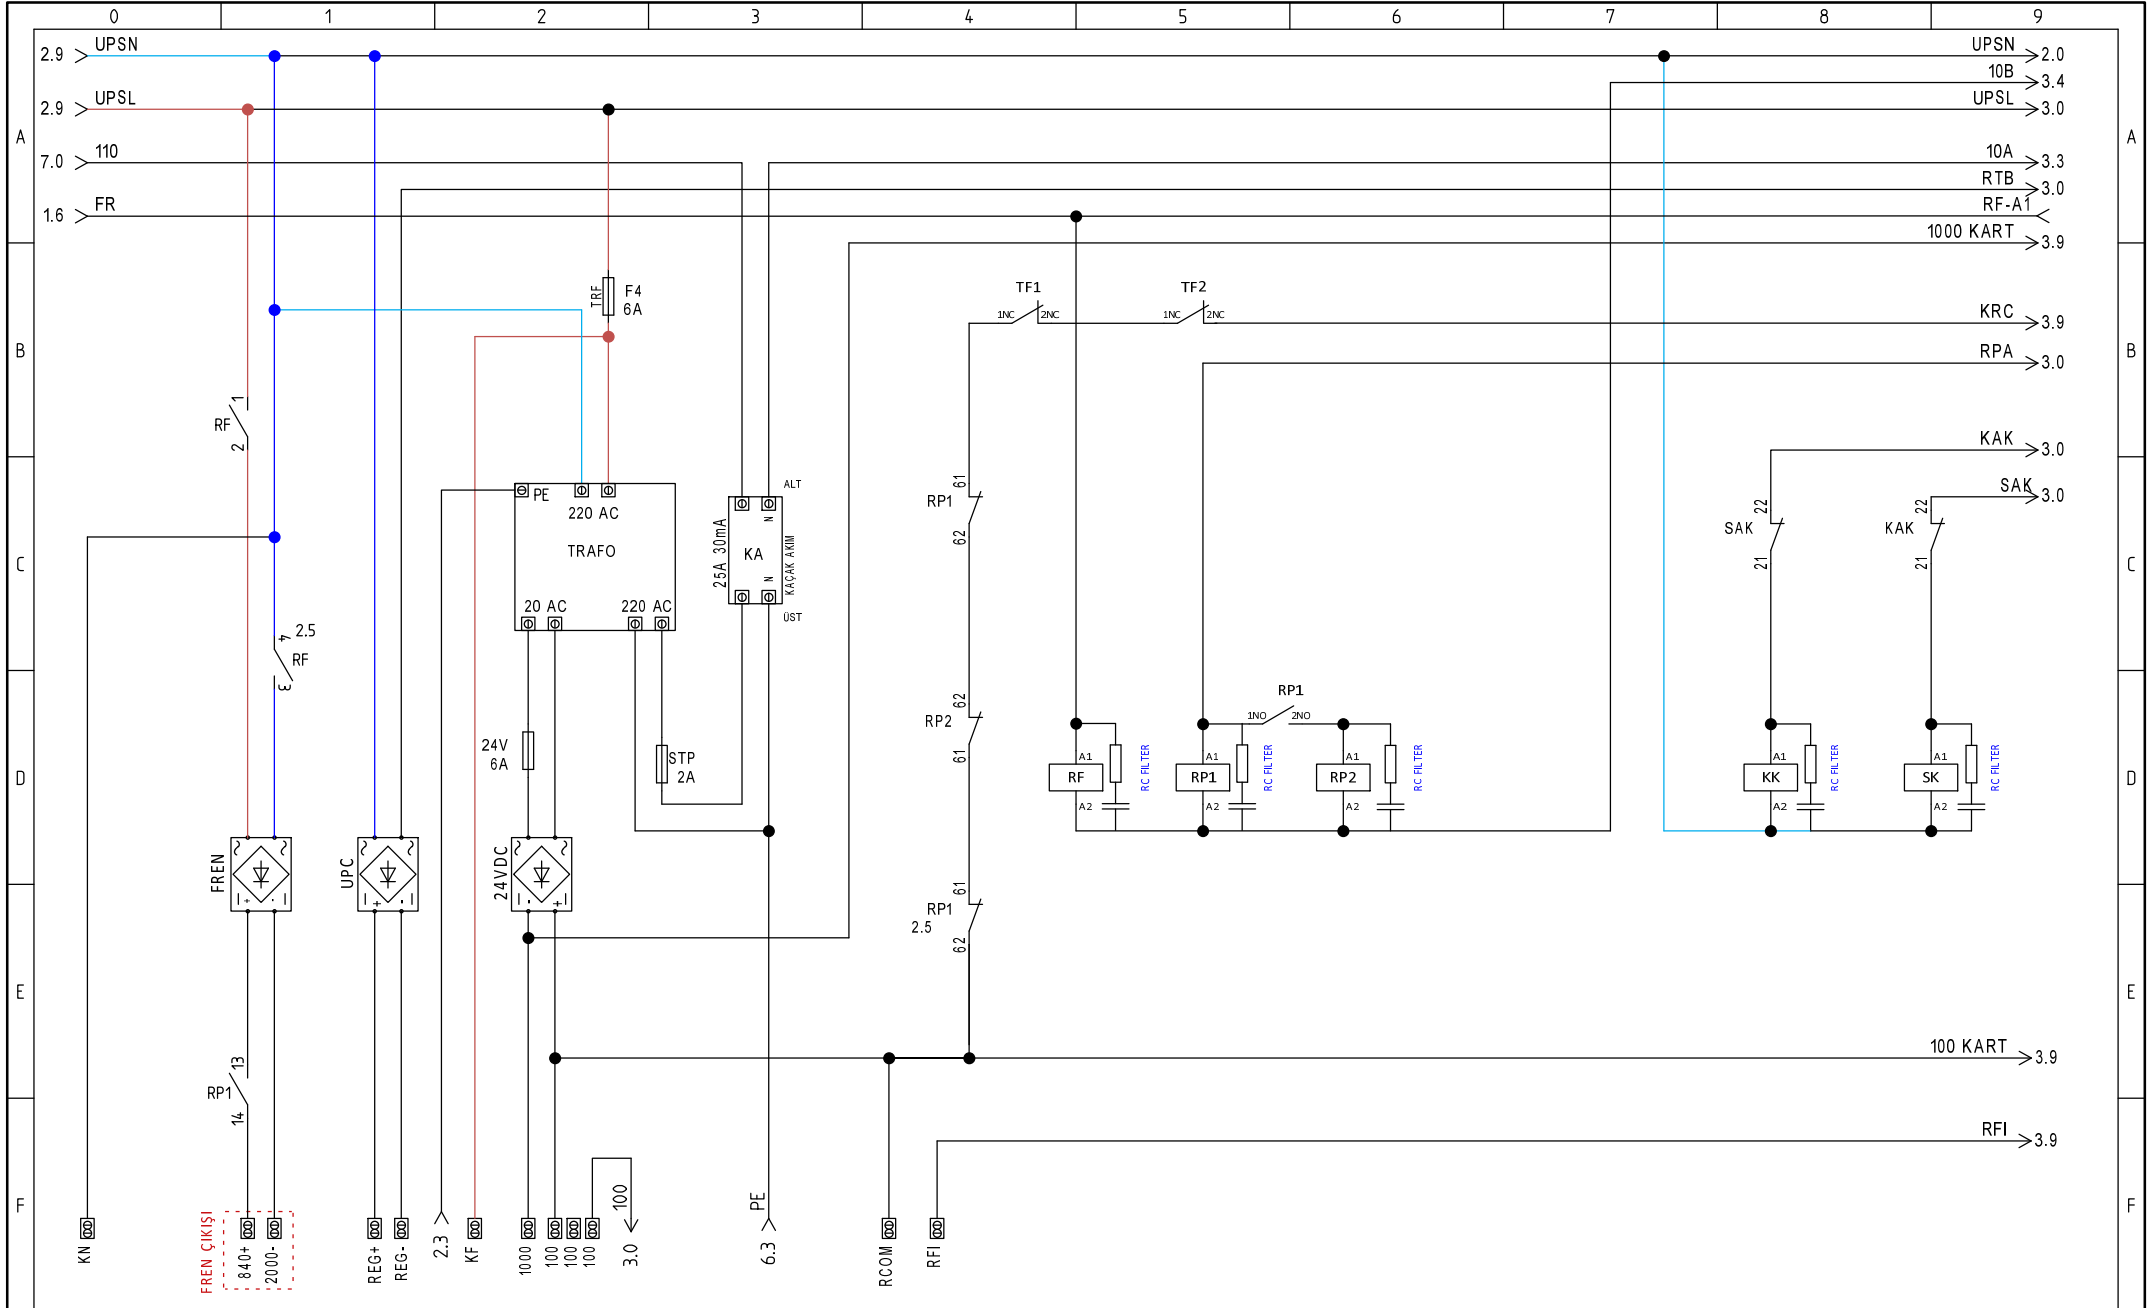

HEDEFSAN

Project:	HD DRIVER DİŐLİLİ & HD BE TR
Date:	30/03/2021
Version:	3.1
Draw:	Tayyip BARAN

EMNİYET DEVRESİ