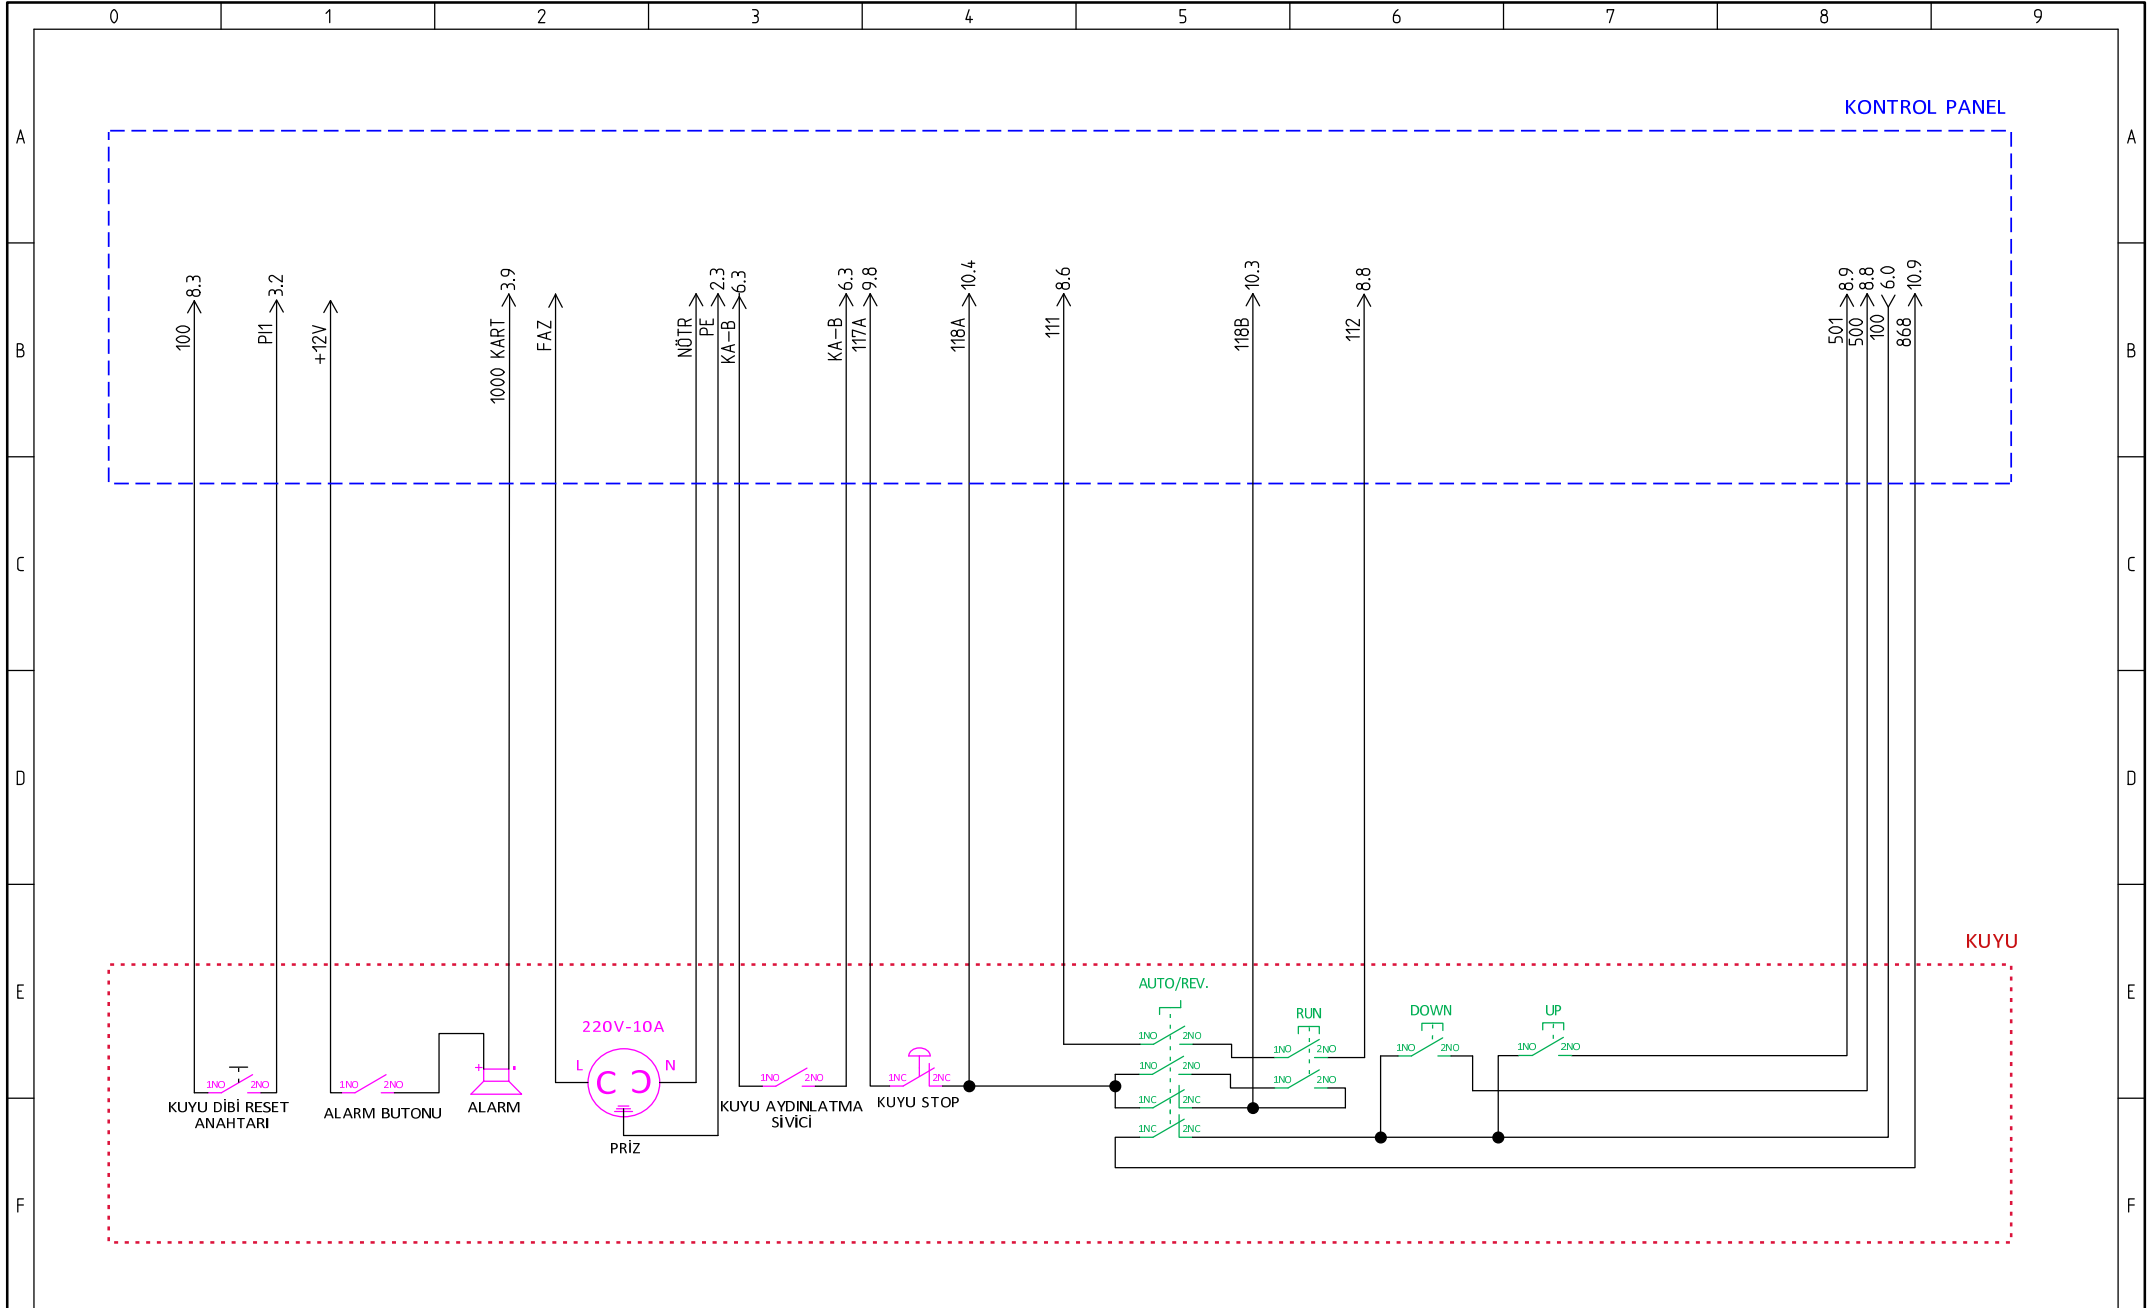

HEDEFSAN

Project:	HD DRIVER DİŐLİLİ & HD BE TR
Date:	30/03/2021
Version:	3.1
Draw:	Tayyip BARAN

EMNİYET DEVRESİ