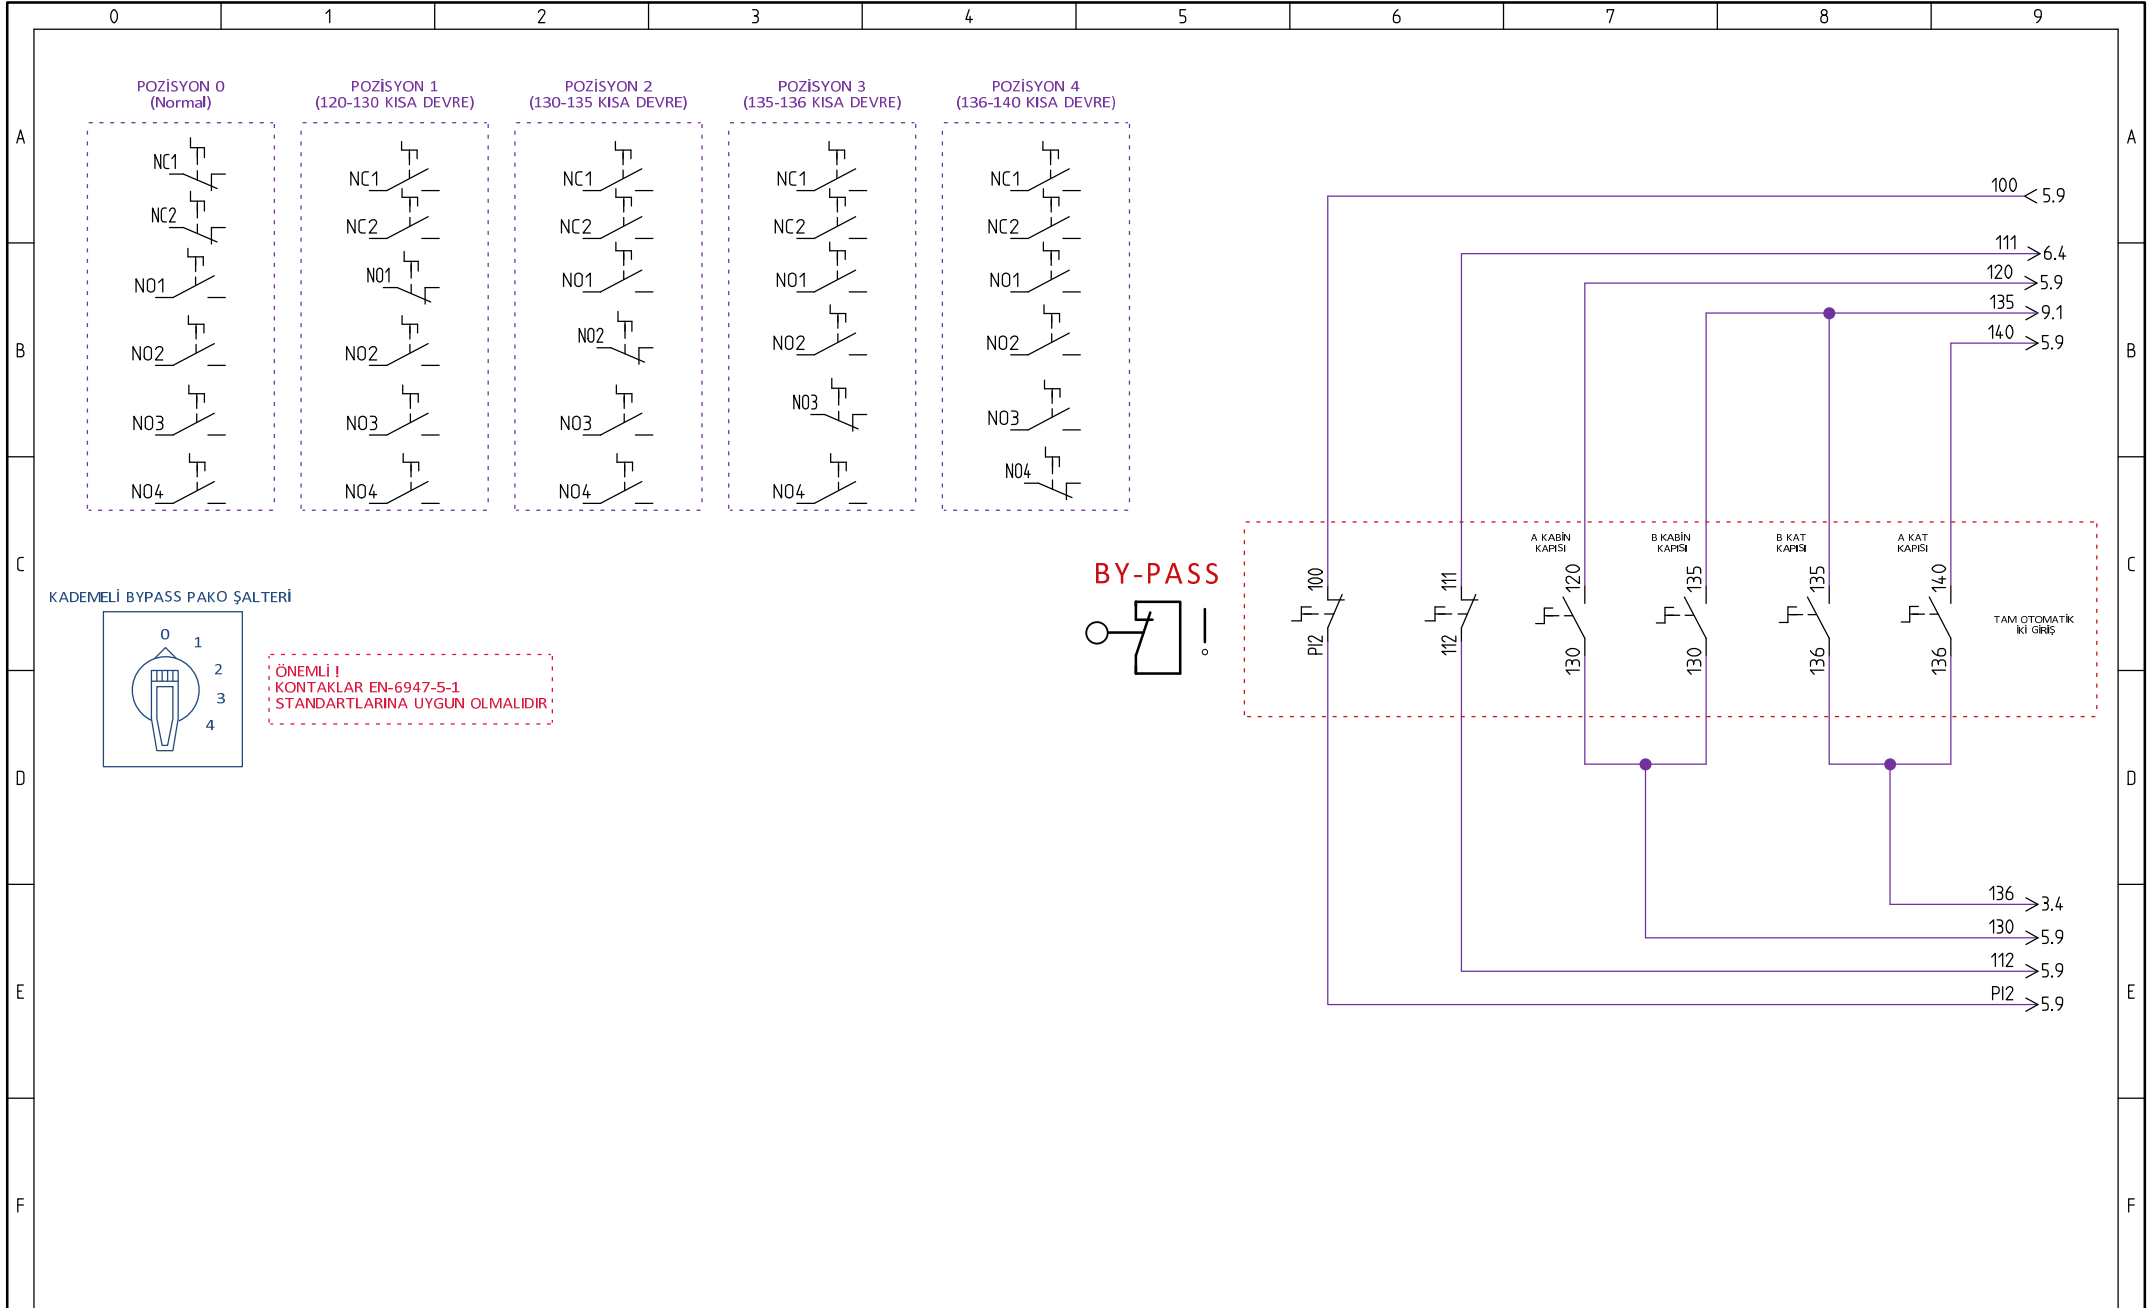

HEDEFSAN

Project:	HD DRIVER DİŐLİLİ & HD BE TR
Date:	30/03/2021
Version:	3.1
Draw:	Tayyip BARAN

EMNİYET DEVRESİ