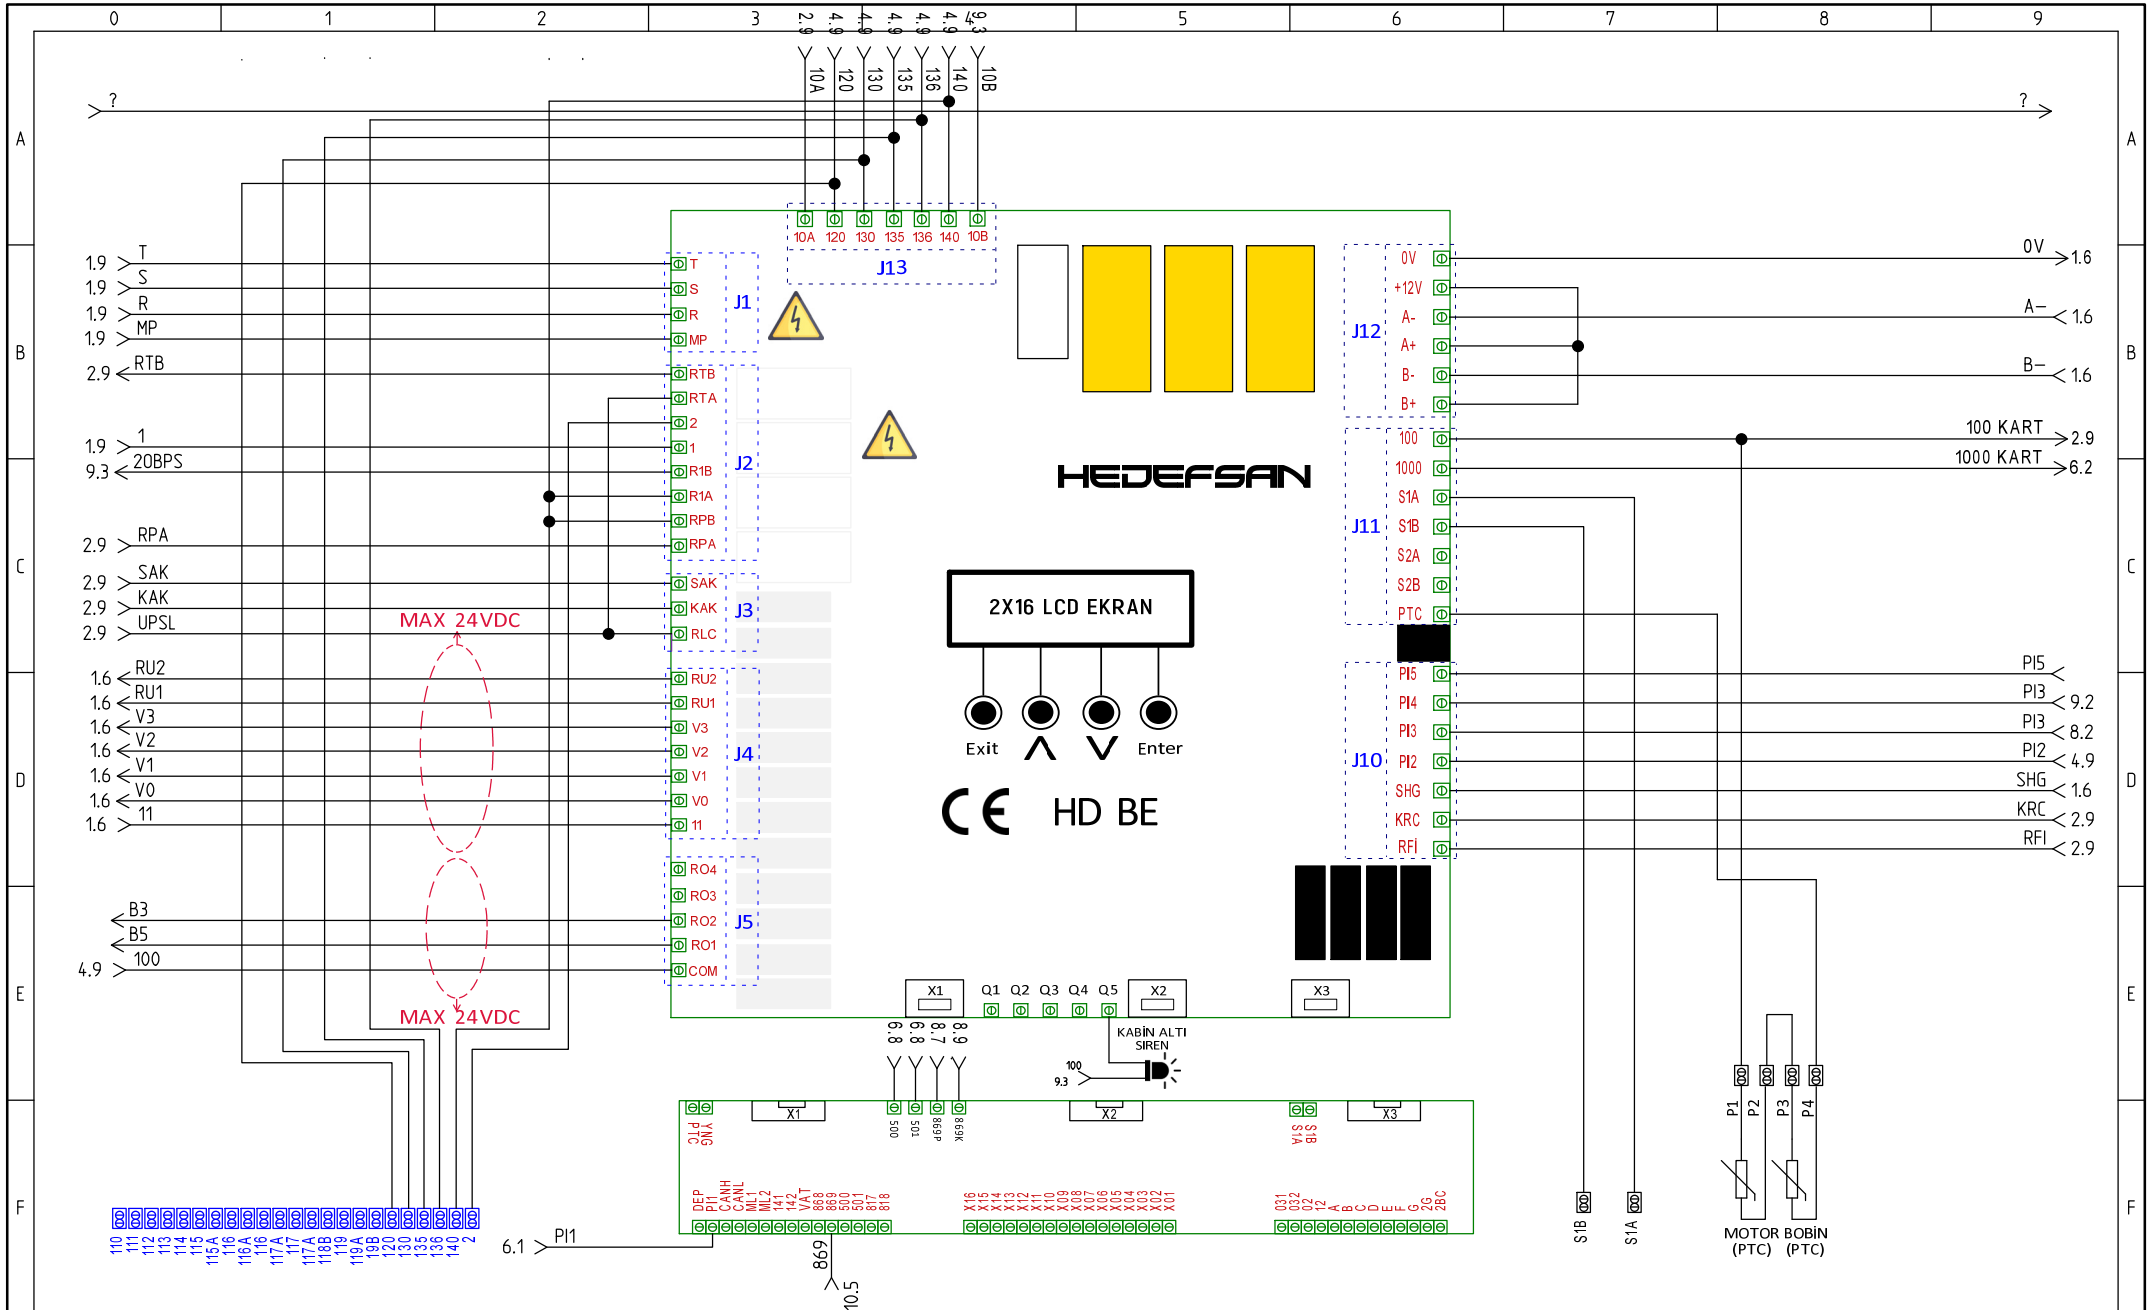

HEDEFSAN

Project:	HD DRIVER DİŐLİLİ & HD BE TR
Date:	30/03/2021
Version:	3.1
Draw:	Tayyip BARAN

EMNİYET DEVRESİ